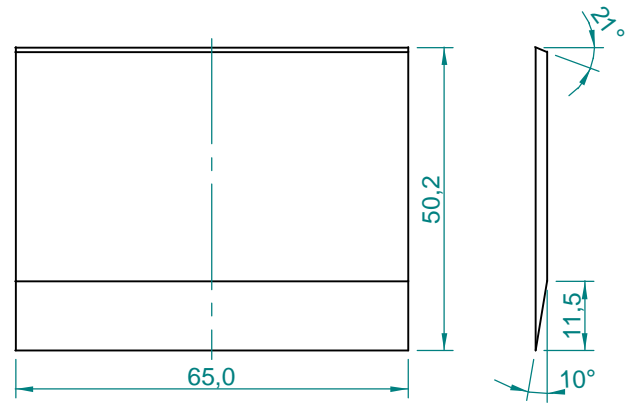

Item 10
Qty: 2 pieces