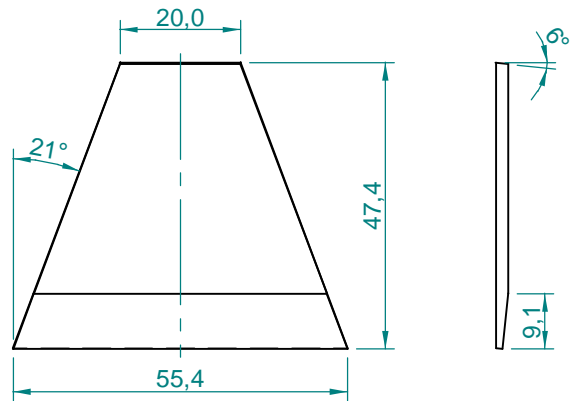

Item 6
Qty: 2 pieces