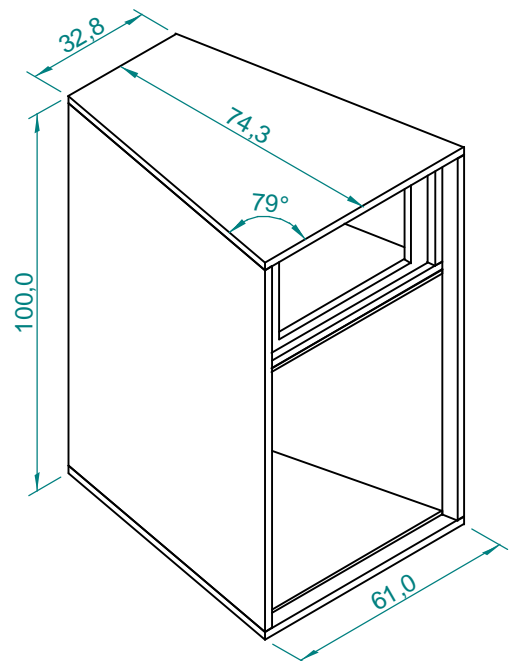

Section A-A

Section B-B

Dimensions in cm.

Projection Angle:

Specifications subject to change without notice.

09/01 - Rev.: 00 - Page: 1/6

F:\CAIXAS ACÚSTICAS\PAS\PAS5\PAS5MA1\PAS5MA1\INGLES

EUROPE Address:
SELENIUM EUROPE
St. Elisabethenstrasse 6
65396 Walluf / Ober-Walluf - Germany
Phone: +(49) 6123 601570
Fax: +(49) 6123 601587
E-mail: sales@selenium-eu.com
URL: www.seleniumloudspeakers.com