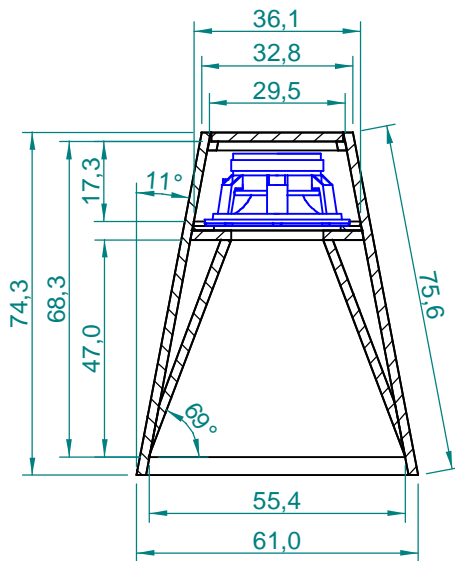

Section A-A

Section B-B

Dimensions in cm.

Projection Angle:

Specifications subject to change without notice.

09/01 - Rev.: 00 - Page: 1/6

F:\CAIXAS ACÚSTICAS\PAS\PAS5\PAS5MA1\PAS5MA1\INGLES

EUROPE Address:
SELENIUM EUROPE
St. Elisabethenstrasse 6
65396 Walluf / Ober-Walluf - Germany
Phone: +(49) 6123 601570
Fax: +(49) 6123 601587
E-mail: sales@selenium-eu.com
URL: www.seleniumloudspeakers.com