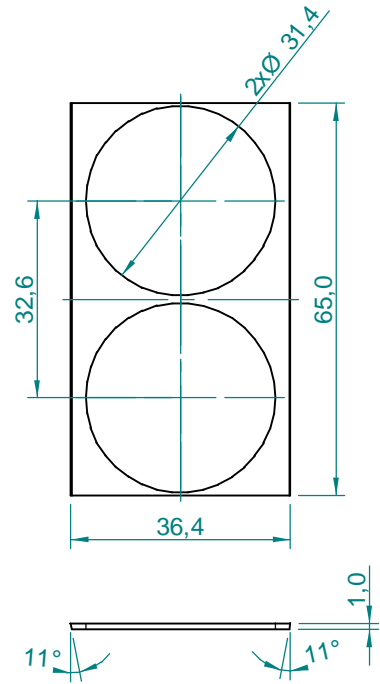

Dimensions in cm.

Projection Angle:

Specifications subject to change without notice.

09/01 - Rev.: 00 - Page: 5/6

F:\CAIXAS ACÚSTICAS\PAS\PAS5\PAS5MA1\PAS5MA1ANGLES

EUROPE Address:
SELENIUM EUROPE
St. Elisabethenstrasse 6
65396 Walluf / Ober-Walluf - Germany
Phone: +(49) 6123 601570
Fax: +(49) 6123 601587
E-mail: sales@selenium-eu.com
URL: www.seleniumloudspeakers.com

Item 8
Qty: 1 piece

Item 9
Qty: 1 piece

Item 7
Qty: 1 piece

Item 3
Qty: 1 piece

Item 16
Qty: 1 piece

Dimensions in cm.

Projection Angle:

Specifications subject to
change without notice.