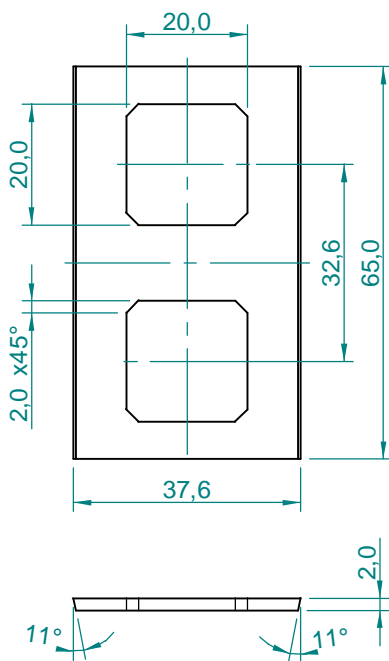

Item 11
Qty: 1 piece

Item 12
Qty: 2 pieces

Dimensions in cm.

Projection Angle:

Specifications subject to
change without notice.

09/01 - Rev.: 00 - Page: 4/6

F:\CAIXAS ACÚSTICAS\PAS\PAS5\PAS5MA1\PAS5MA1\ANGLES

Dimensions in cm.

Projection Angle:

Specifications subject to change without notice.

09/01 - Rev.: 00 - Page: 5/6

F:\CAIXAS ACÚSTICAS\PAS\PAS5\PAS5MA1\PAS5MA1ANGLES

EUROPE Address:
SELENIUM EUROPE
St. Elisabethenstrasse 6
65396 Walluf / Ober-Walluf - Germany
Phone: +(49) 6123 601570
Fax: +(49) 6123 601587
E-mail: sales@selenium-eu.com
URL: www.seleniumloudspeakers.com

Item 8
Qty: 1 piece

Item 9
Qty: 1 piece

Item 7
Qty: 1 piece

Item 3
Qty: 1 piece

Item 16
Qty: 1 piece

Dimensions in cm.

Projection Angle:

Specifications subject to
change without notice.