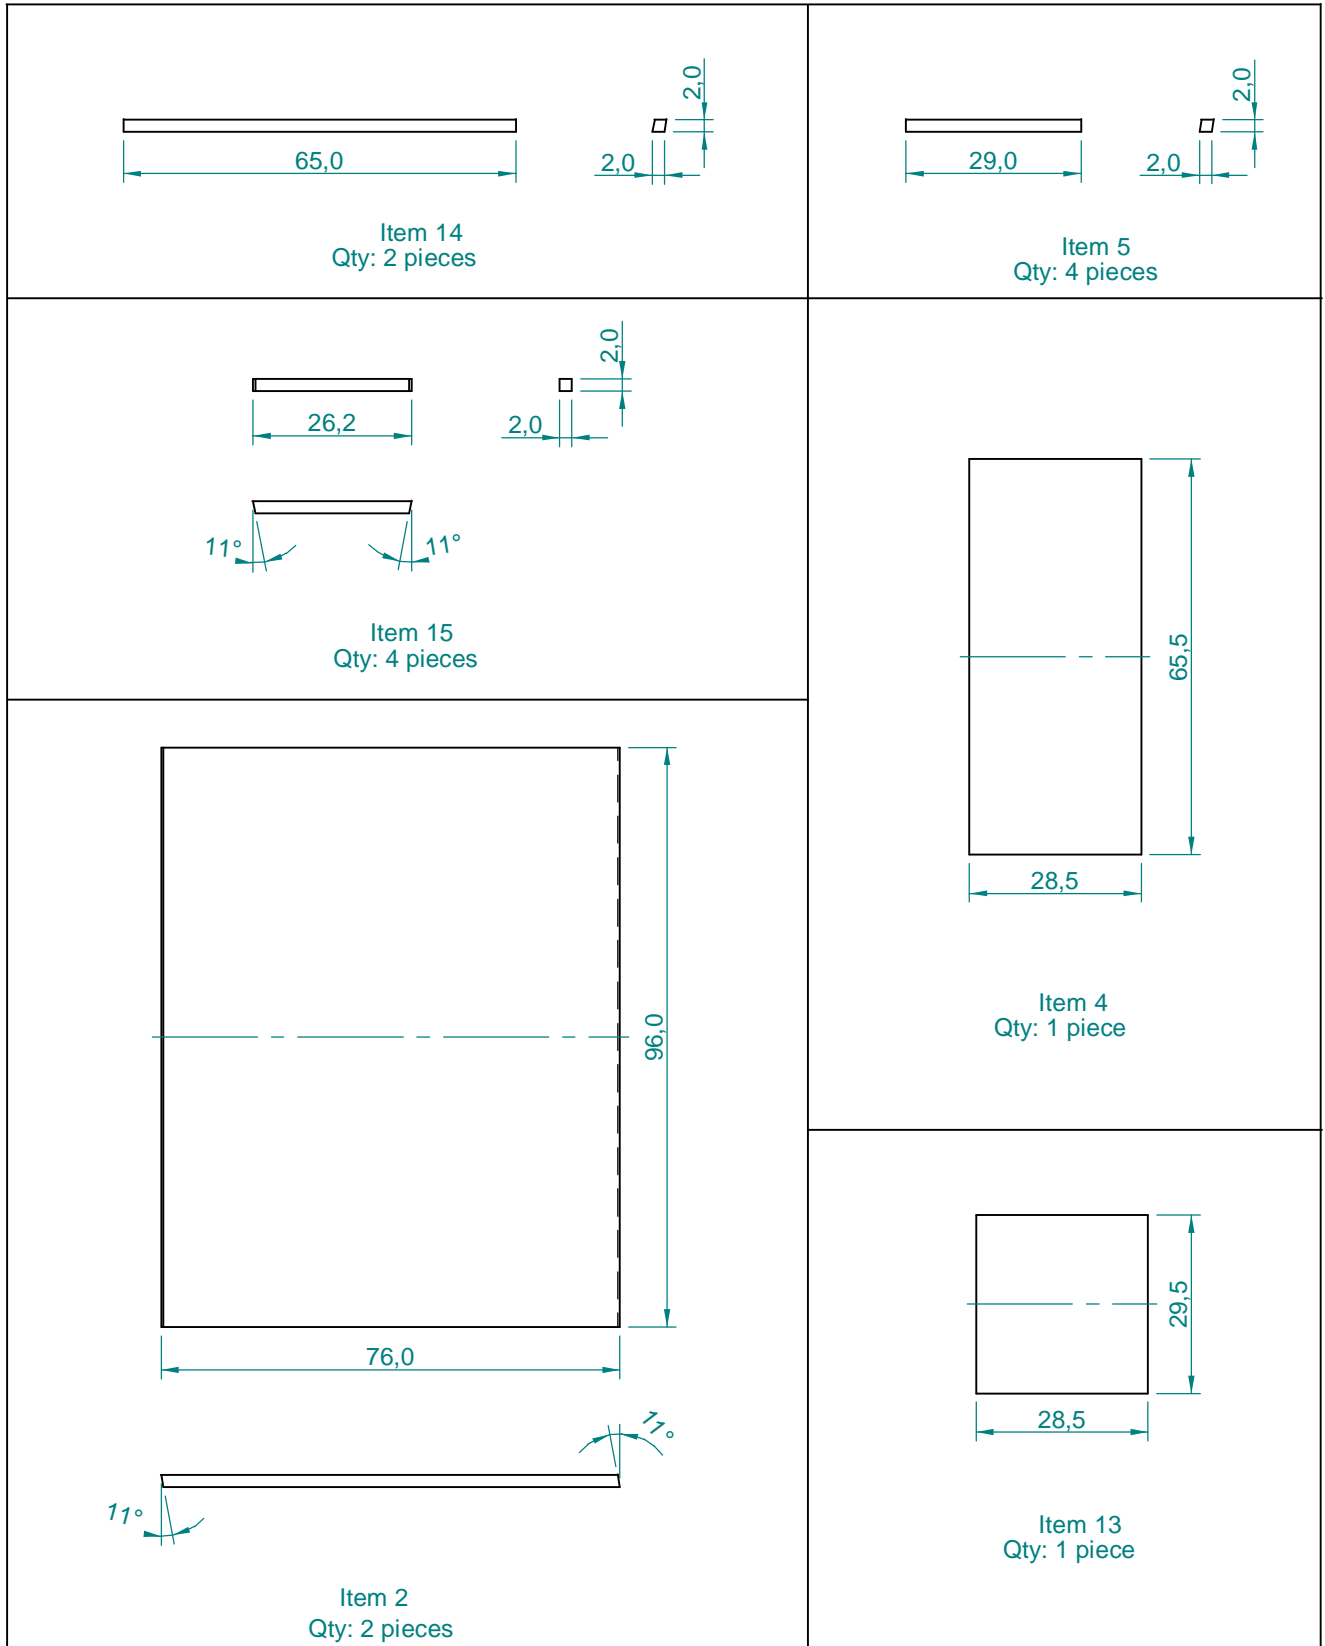

Dimensions in cm.

Projection Angle:

Specifications subject to change without notice.

09/01 - Rev.: 00 - Page: 5/6

F:\CAIXAS ACÚSTICAS\PAS\PAS5\PAS5MA1\PAS5MA1ANGLES

EUROPE Address:
SELENIUM EUROPE
St. Elisabethenstrasse 6
65396 Walluf / Ober-Walluf - Germany
Phone: +(49) 6123 601570
Fax: +(49) 6123 601587
E-mail: sales@selenium-eu.com
URL: www.seleniumloudspeakers.com

USA Address:
SELENIUM LOUDSPEAKER USA
1701 South Park Court, Bldg 102
Chesapeake, VA 23320 - USA
Phone: (757) 424-7516 / (800) 562-0510
Fax: (757) 424-5426
E-mail: export@selenium-usa.com
URL: www.seleniumloudspeakers.com