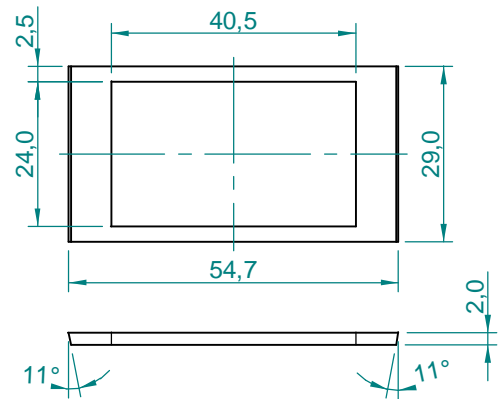

Dimensions in cm.

Projection Angle:

Specifications subject to change without notice.

09/01 - Rev.: 00 - Page: 5/6

F:\CAIXAS ACÚSTICAS\PAS\PAS5\PAS5MA1\PAS5MA1ANGLES

EUROPE Address:
SELENIUM EUROPE
St. Elisabethenstrasse 6
65396 Walluf / Ober-Walluf - Germany
Phone: +(49) 6123 601570
Fax: +(49) 6123 601587
E-mail: sales@selenium-eu.com
URL: www.seleniumloudspeakers.com

Item 8
Qty: 1 piece

Item 9
Qty: 1 piece

Item 7
Qty: 1 piece

Item 3
Qty: 1 piece

Item 16
Qty: 1 piece

Dimensions in cm.

Projection Angle:

Specifications subject to
change without notice.