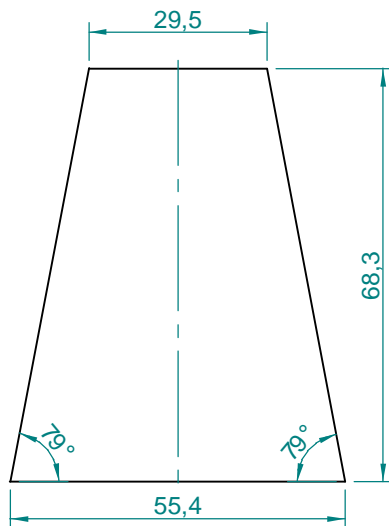

Item 11
Qty: 1 piece

Item 12
Qty: 2 pieces

Dimensions in cm.

Projection Angle:

Specifications subject to
change without notice.

09/01 - Rev.: 00 - Page: 4/6

F:\CAIXAS ACÚSTICAS\PAS\PAS5\PAS5MA1\PAS5MA1\ANGLES