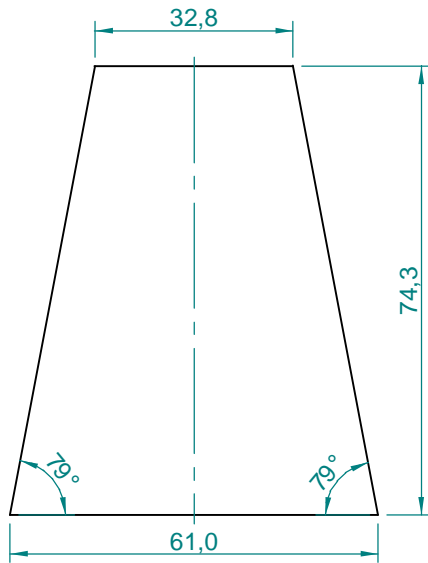

Item 1
Qty: 2 pieces