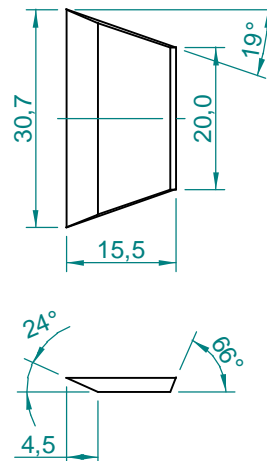

Item 11
Qty: 1 piece

Item 12
Qty: 2 pieces

Dimensions in cm.

Projection Angle:

Specifications subject to
change without notice.

09/01 - Rev.: 00 - Page: 4/6

F:\CAIXAS ACÚSTICAS\PAS\PAS5\PAS5MA1\PAS5MA1\ANGLES