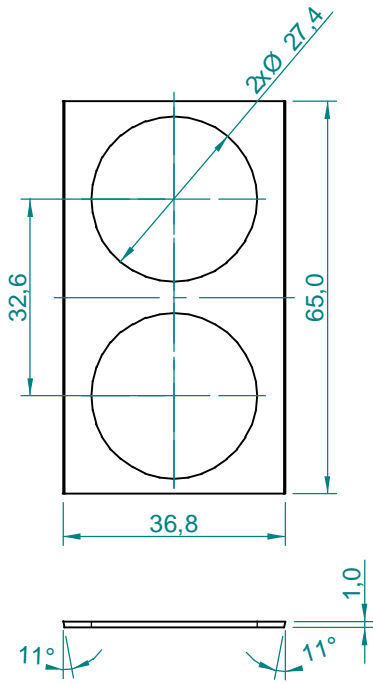

Dimensions in cm.

Projection Angle:

Specifications subject to change without notice.

09/01 - Rev.: 00 - Page: 5/6

F:\CAIXAS ACÚSTICAS\PAS\PAS5\PAS5MA1\PAS5MA1ANGLES

EUROPE Address:
SELENIUM EUROPE
St. Elisabethenstrasse 6
65396 Walluf / Ober-Walluf - Germany
Phone: +(49) 6123 601570
Fax: +(49) 6123 601587
E-mail: sales@selenium-eu.com
URL: www.seleniumloudspeakers.com

Item 8
Qty: 1 piece

Item 9
Qty: 1 piece

Item 7
Qty: 1 piece

Item 3
Qty: 1 piece

Item 16
Qty: 1 piece

Dimensions in cm.

Projection Angle:

Specifications subject to
change without notice.