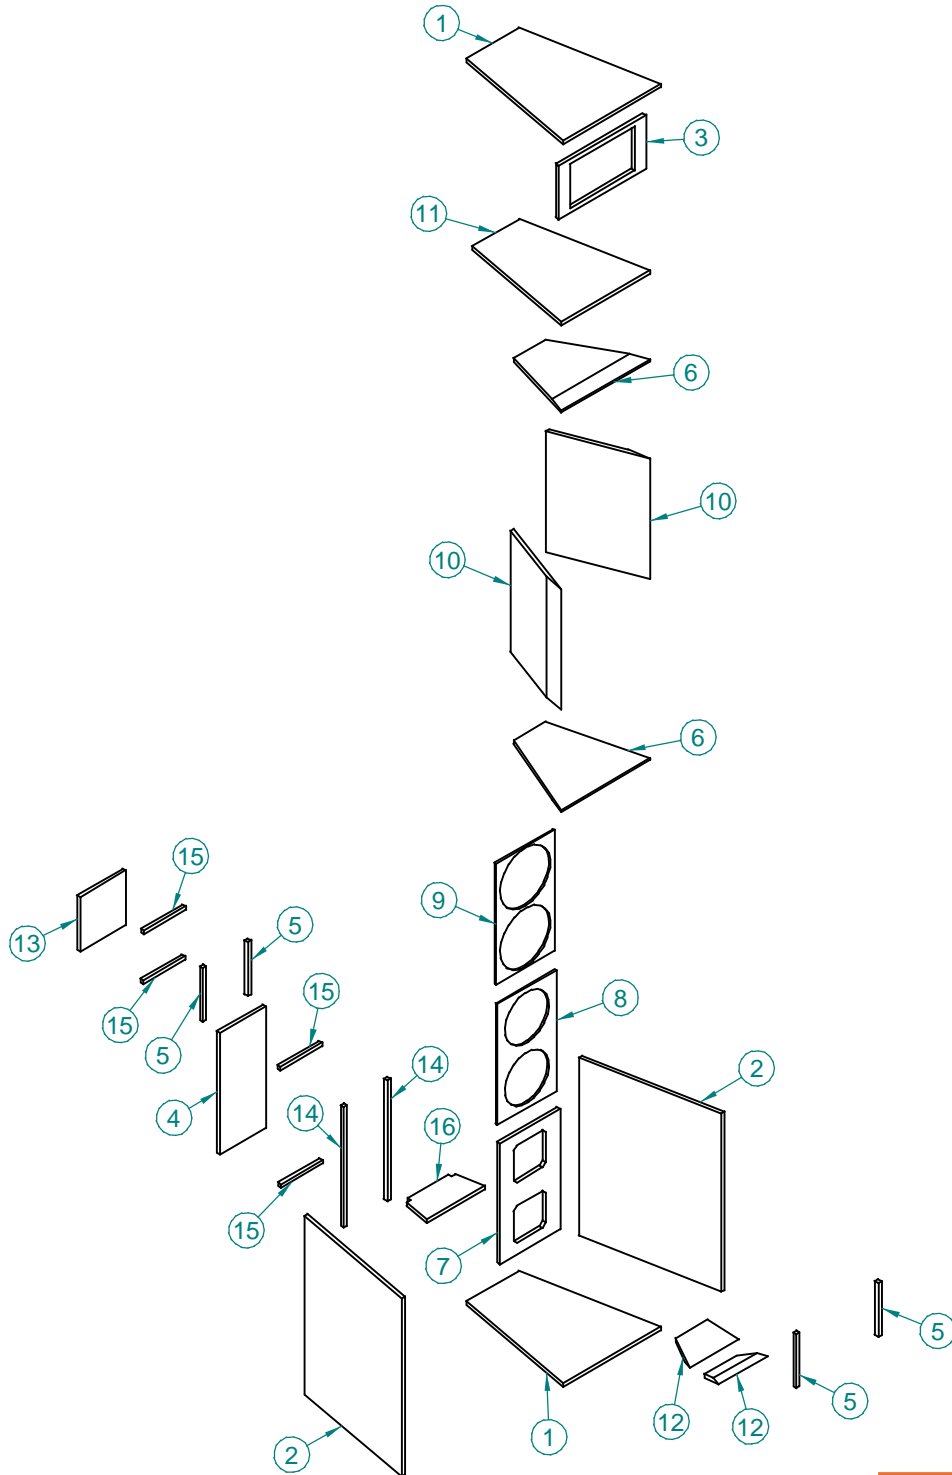

Trapezoidal cabinet, two way, horn type, for use in PA systems, with two 12" mid-bass and one titanium compression driver with horn.

Components:
WPU1206 or 12MB1P mid-bass (2 pieces)
D4400Ti or D3300Ti driver (1 piece)
HL47-50R horn (1 piece)