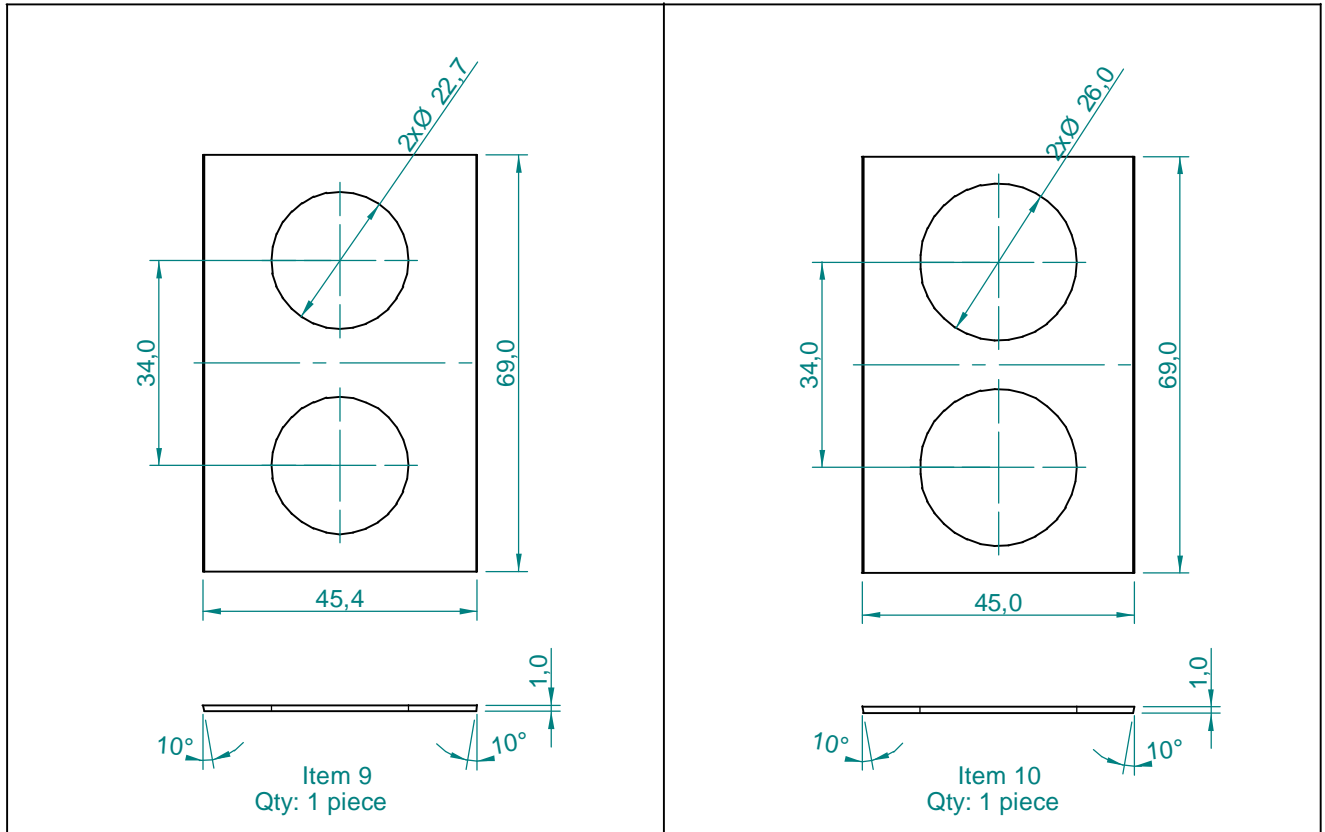

Item 1
Qty: 2 pieces

Item 11
Qty: 2 pieces

Item 7
Qty: 2 pieces

Item 12
Qty: 1 piece

Item 13
Qty: 2 pieces

Dimensions in cm.

Projection Angle:

Specifications subject to
change without notice.

Dimensions in cm.

Projection Angle:

Specifications subject to change without notice.

Dimensions in cm.

Projection Angle:

Specifications subject to change without notice.

09/01 - Rev.: 00 - Page: 6/6

F:\CAIXAS ACÚSTICAS\PAS\PAS3\PAS3MA4\PAS3MA4INGLES