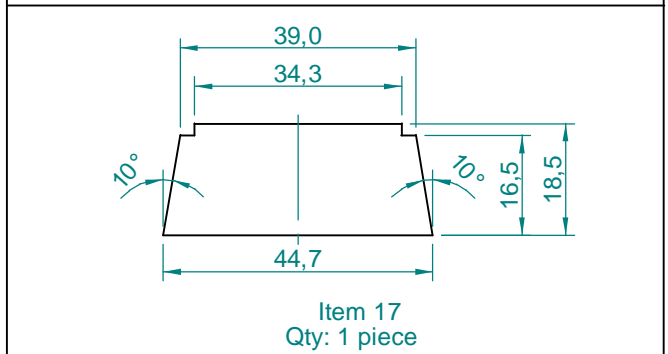

Dimensions in cm.

Projection Angle:

Specifications subject to change without notice.

Dimensions in cm.

Projection Angle:

Specifications subject to change without notice.

09/01 - Rev.: 00 - Page: 6/6

F:\CAIXAS ACÚSTICAS\PAS\PAS3\PAS3MA4\PAS3MA4INGLES