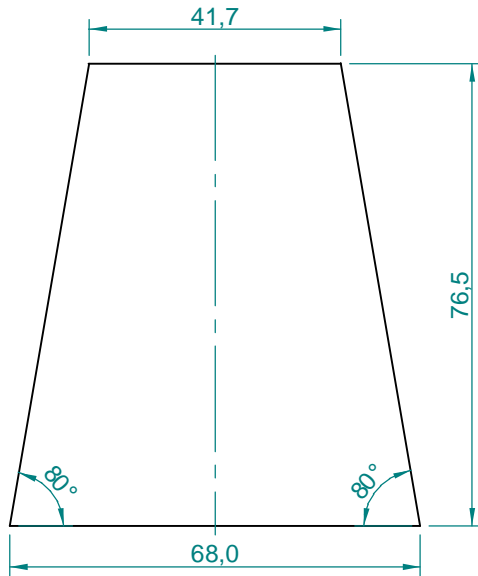

Item 1
Qty: 2 pieces

Item 11
Qty: 2 pieces

Item 7
Qty: 2 pieces

Item 12
Qty: 1 piece

Item 13
Qty: 2 pieces

Dimensions in cm.

Projection Angle:

Specifications subject to
change without notice.

Dimensions in cm.

Projection Angle:

Specifications subject to change without notice.

Dimensions in cm.

Projection Angle:

Specifications subject to change without notice.

09/01 - Rev.: 00 - Page: 6/6

F:\CAIXAS ACÚSTICAS\PAS\PAS3\PAS3MA4\PAS3MA4INGLES