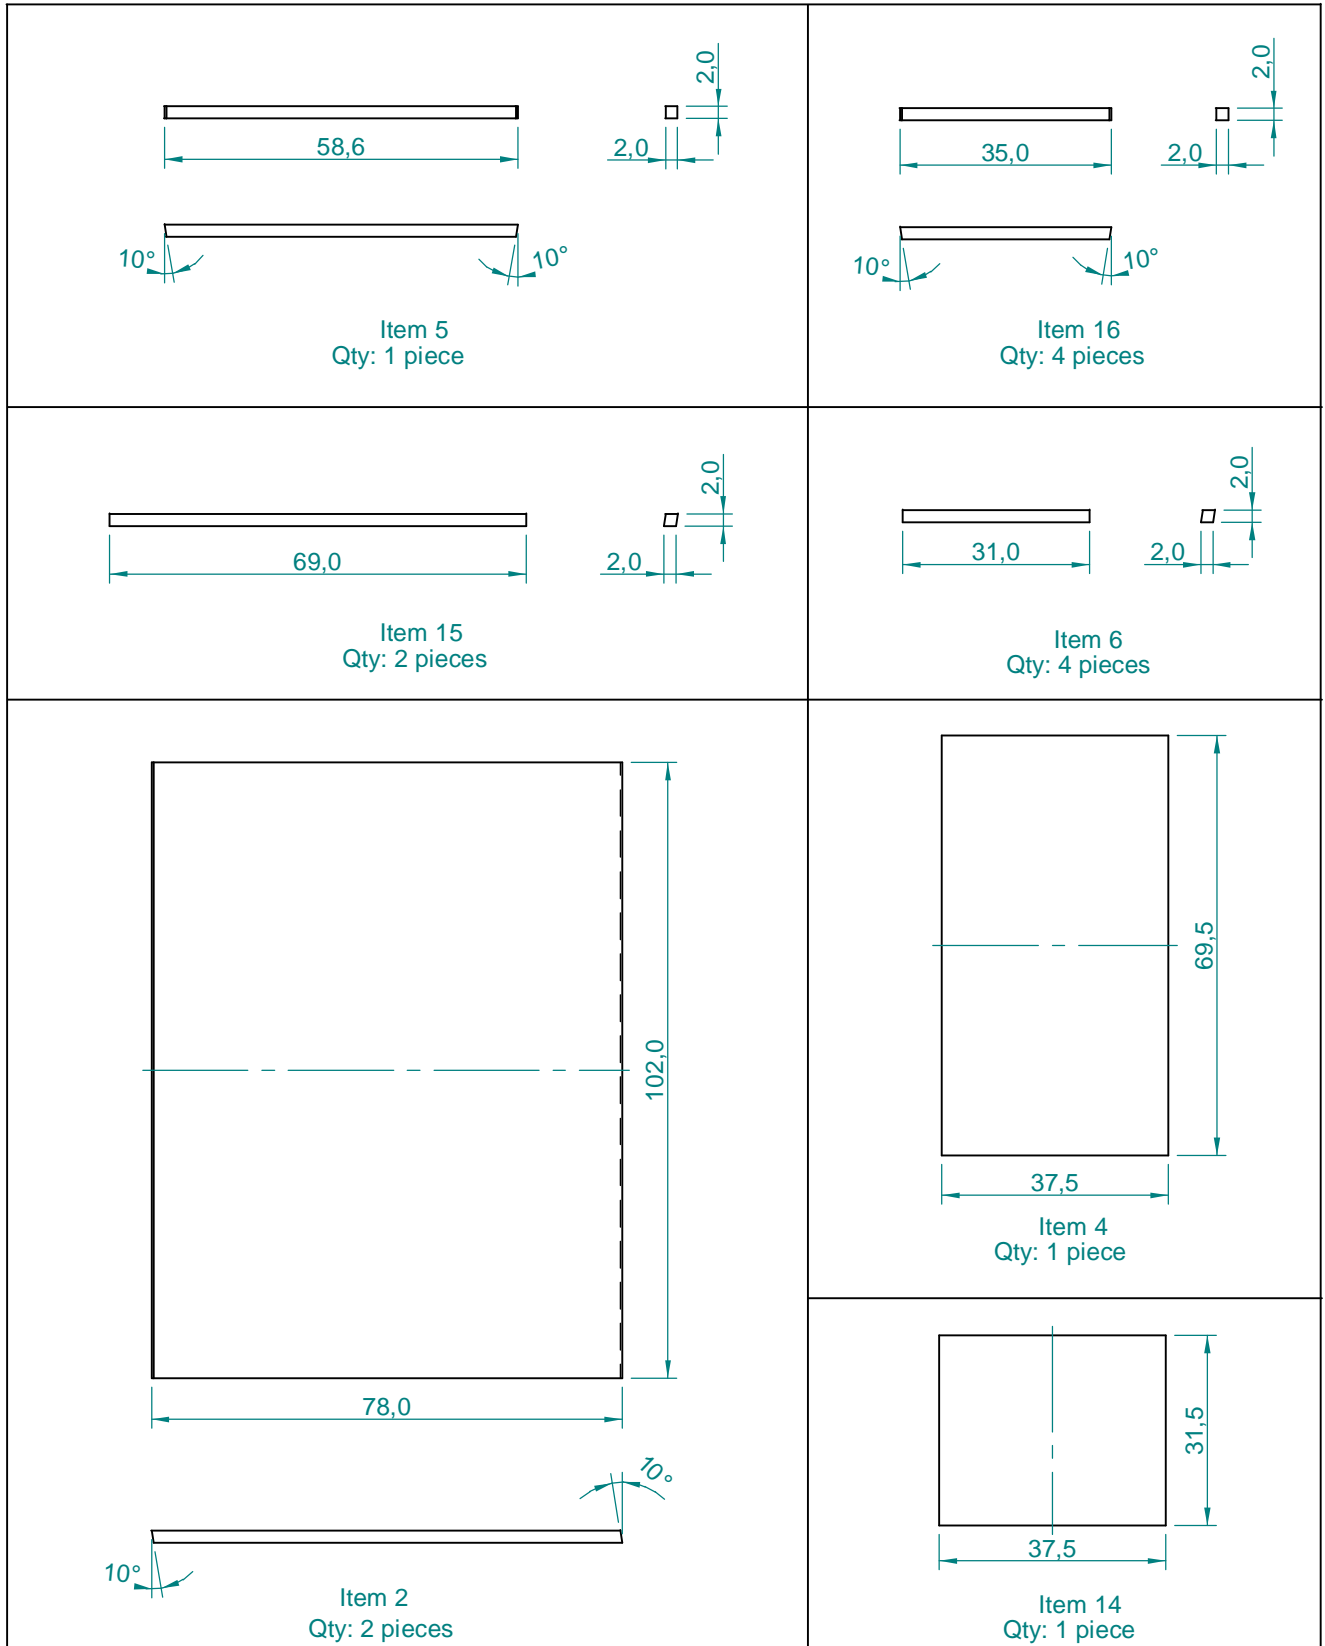

Item 1
Qty: 2 pieces

Item 11
Qty: 2 pieces

Item 7
Qty: 2 pieces

Item 12
Qty: 1 piece

Item 13
Qty: 2 pieces

Dimensions in cm.

Projection Angle:

Specifications subject to
change without notice.

Dimensions in cm.

Projection Angle:

Specifications subject to change without notice.

Dimensions in cm.

Projection Angle:

Specifications subject to change without notice.

09/01 - Rev.: 00 - Page: 6/6

F:\CAIXAS ACÚSTICAS\PAS\PAS3\PAS3MA4\PAS3MA4INGLES