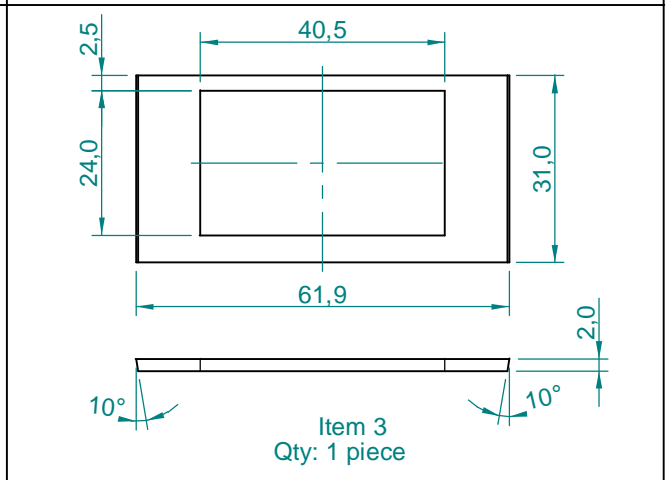

Item 1
Qty: 2 pieces

Item 11
Qty: 2 pieces

Item 7
Qty: 2 pieces

Item 12
Qty: 1 piece

Item 13
Qty: 2 pieces

Dimensions in cm.

Projection Angle:

Specifications subject to
change without notice.

Dimensions in cm.

Projection Angle:

Specifications subject to change without notice.

Dimensions in cm.

Projection Angle:

Specifications subject to change without notice.

09/01 - Rev.: 00 - Page: 6/6

F:\CAIXAS ACÚSTICAS\PAS\PAS3\PAS3MA4\PAS3MA4INGLES