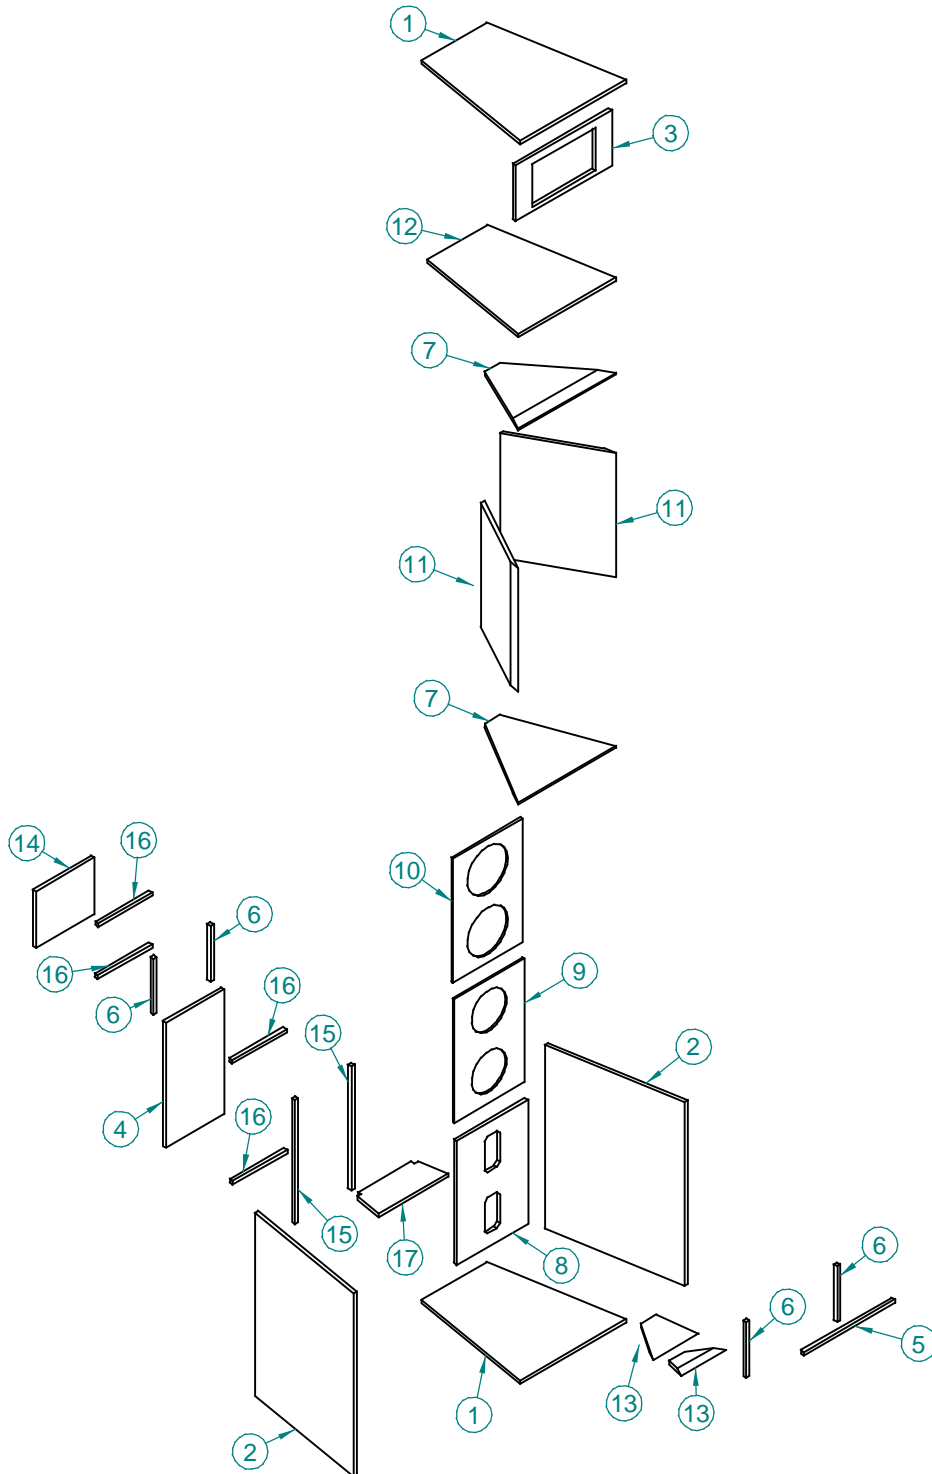

Components:
10MB1P mid-bass (2 pieces)
D4400Ti or D3300Ti driver (1 piece)
HL47-50R horn (1 piece)

Projection Angle:

Specifications subject to change without notice.

09/01 - Rev.: 00 - Page: 2/6

F:\CAIXAS ACÚSTICAS\PAS\PAS3\PAS3MA4\PAS3MA4INGLES