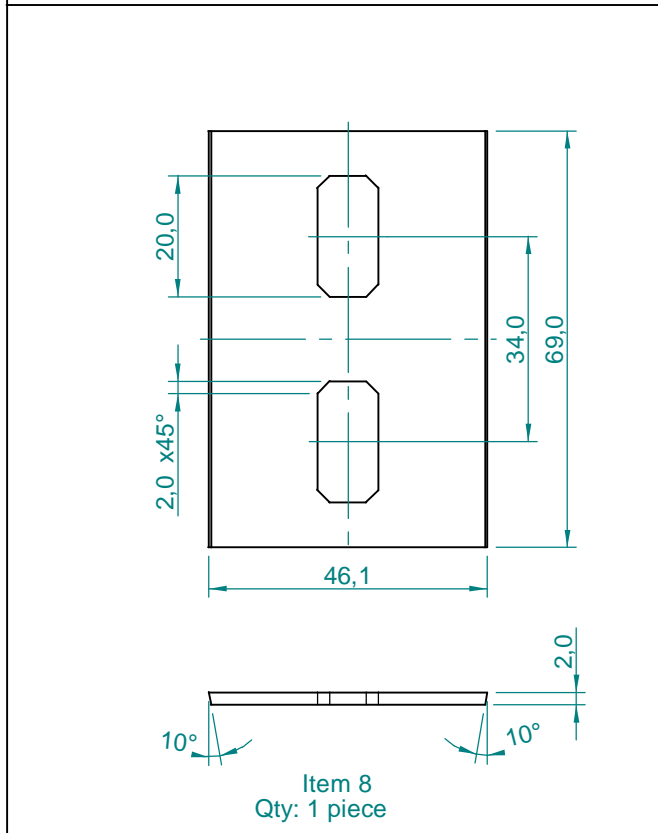

Item 1
Qty: 2 pieces

Item 11
Qty: 2 pieces

Item 7
Qty: 2 pieces

Item 12
Qty: 1 piece

Item 13
Qty: 2 pieces

Dimensions in cm.

Projection Angle:

Specifications subject to
change without notice.

Dimensions in cm.

Projection Angle:

Specifications subject to change without notice.

Dimensions in cm.

Projection Angle:

Specifications subject to change without notice.

09/01 - Rev.: 00 - Page: 6/6

F:\CAIXAS ACÚSTICAS\PAS\PAS3\PAS3MA4\PAS3MA4INGLES