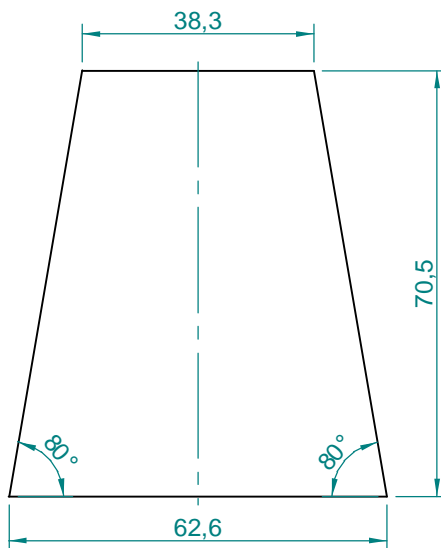

Item 1
Qty: 2 pieces

Item 11
Qty: 2 pieces

Item 7
Qty: 2 pieces

Item 12
Qty: 1 piece

Item 13
Qty: 2 pieces

Dimensions in cm.

Projection Angle:

Specifications subject to
change without notice.

Dimensions in cm.

Projection Angle:

Specifications subject to change without notice.

Dimensions in cm.

Projection Angle:

Specifications subject to change without notice.

09/01 - Rev.: 00 - Page: 6/6

F:\CAIXAS ACÚSTICAS\PAS\PAS3\PAS3MA4\PAS3MA4INGLES