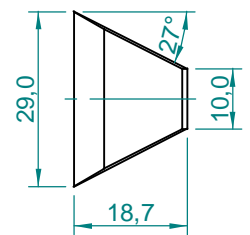

Item 1
Qty: 2 pieces

Item 11
Qty: 2 pieces

Item 7
Qty: 2 pieces

Item 12
Qty: 1 piece

Item 13
Qty: 2 pieces

Dimensions in cm.

Projection Angle:

Specifications subject to
change without notice.

Dimensions in cm.

Projection Angle:

Specifications subject to change without notice.

Dimensions in cm.

Projection Angle:

Specifications subject to change without notice.

09/01 - Rev.: 00 - Page: 6/6

F:\CAIXAS ACÚSTICAS\PAS\PAS3\PAS3MA4\PAS3MA4INGLES