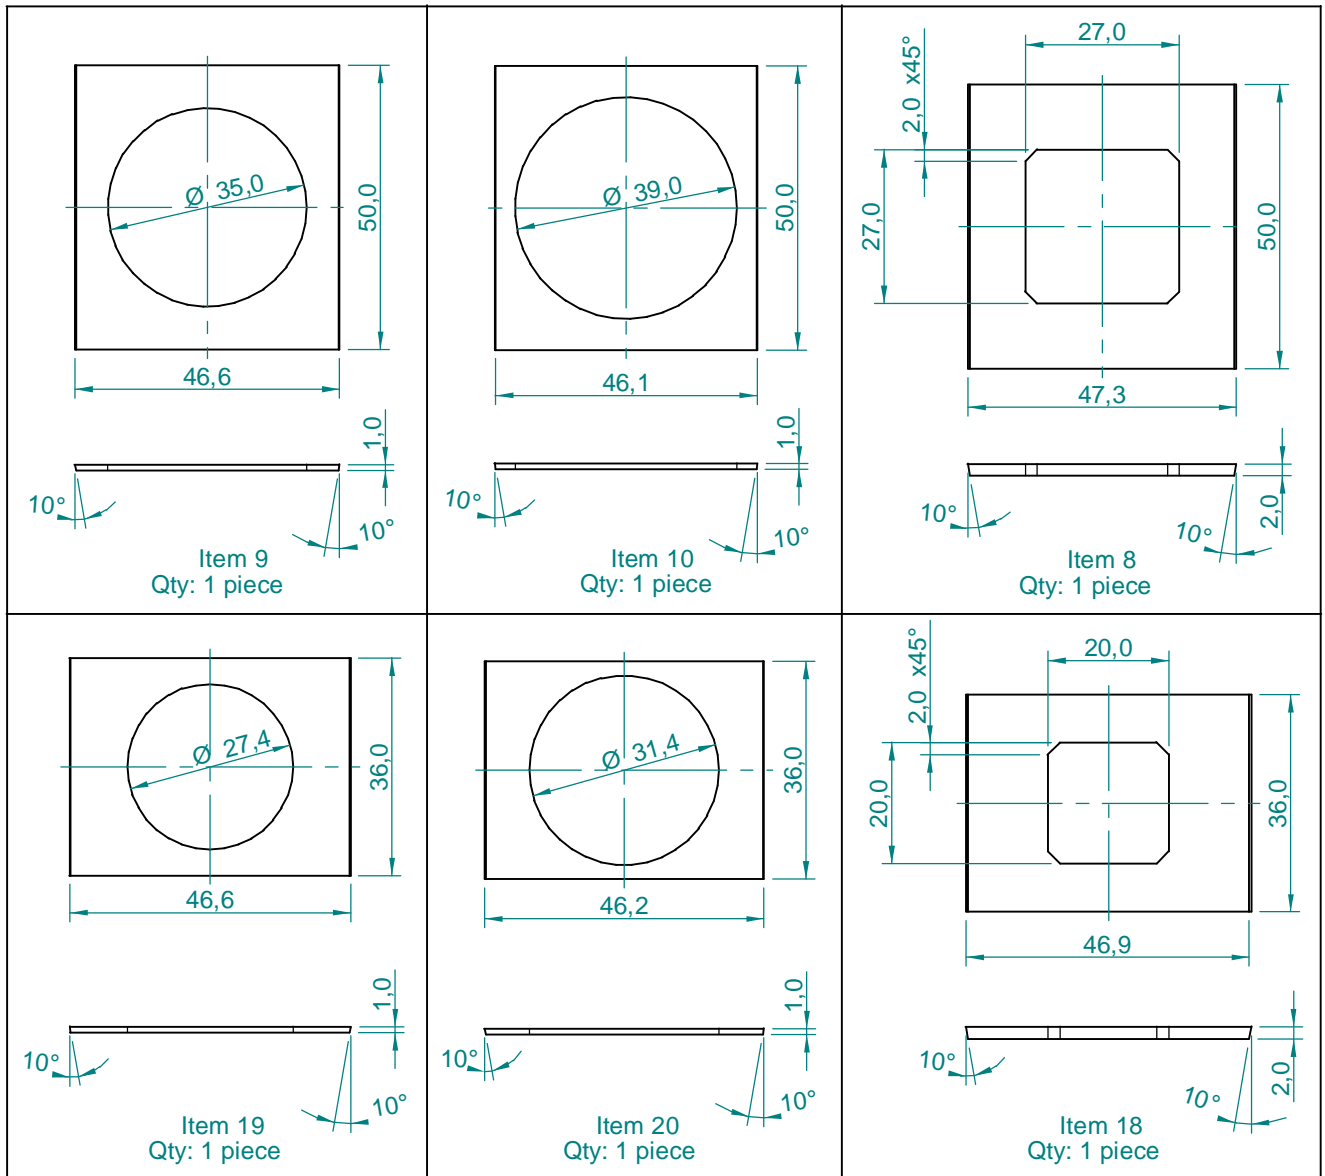

Dimensions in cm.

Projection Angle:

Specifications subject to change without notice.

09/01 - Rev.: 00 - Page: 6/6

F:\CAIXAS ACÚSTICAS\PAS\PAS3\PAS3MA2\PAS3MA2INGLES

EUROPE Address:
SELENIUM EUROPE
St. Elisabethenstrasse 6
65396 Walluf / Ober-Walluf - Germany
Phone: +(49) 6123 601570
Fax: +(49) 6123 601587
E-mail: sales@selenium-eu.com
URL: www.seleniumloudspeakers.com

USA Address:
SELENIUM LOUDSPEAKER USA
1701 South Park Court, Bldg 102
Chesapeake, VA 23320 - USA
Phone: (757) 424-7516 / (800) 562-0510
Fax: (757) 424-5426
E-mail: export@selenium-usa.com
URL: www.seleniumloudspeakers.com