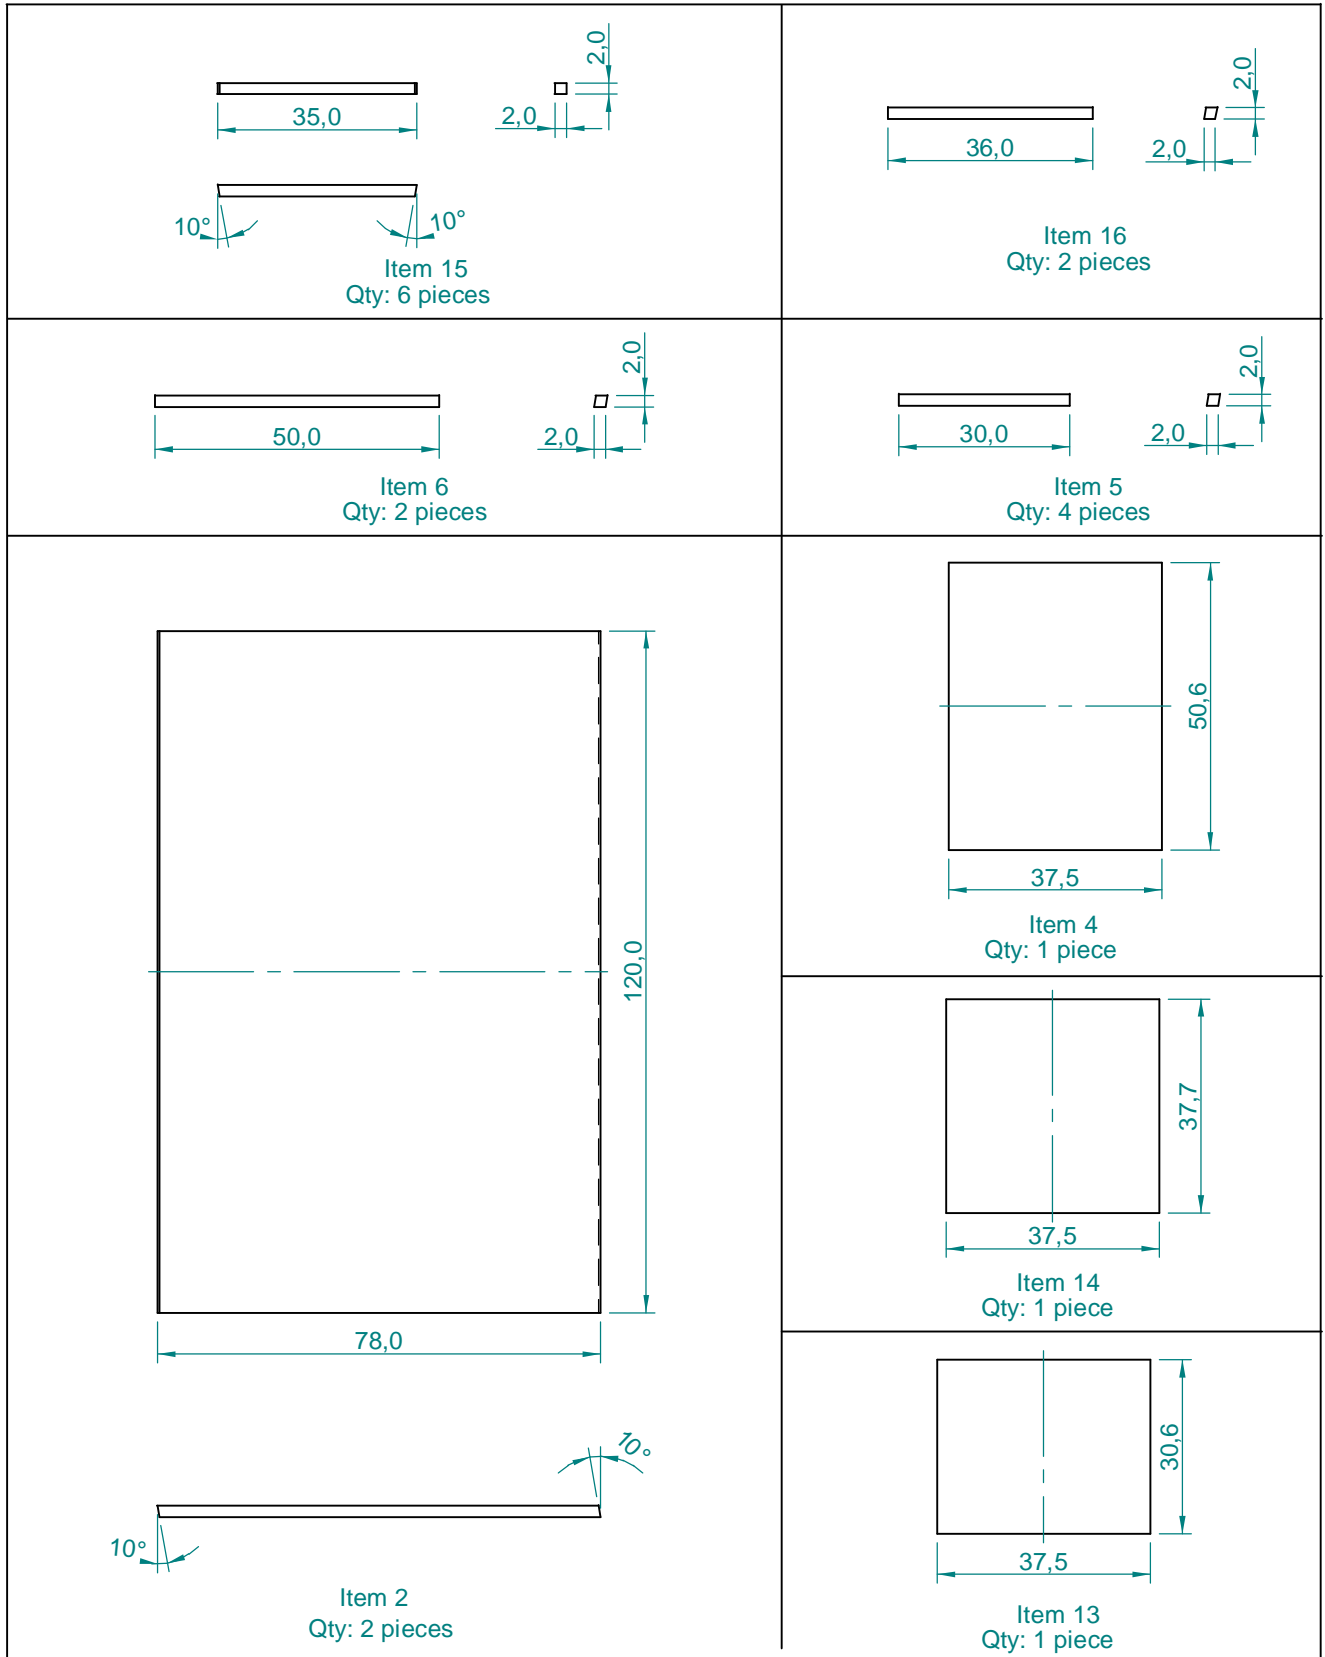

Dimensions in cm.

Projection Angle:

Specifications subject to change without notice.

09/01 - Rev.: 00 - Page: 5/6

F:\CAIXAS ACÚSTICAS\PAS\PAS3\PAS3MA2\PAS3MA2INGLES

EUROPE Address:
SELENIUM EUROPE
St. Elisabethenstrasse 6
65396 Walluf / Ober-Walluf - Germany
Phone: +(49) 6123 601570
Fax: +(49) 6123 601587
E-mail: sales@selenium-eu.com
URL: www.seleniumloudspeakers.com

USA Address:
SELENIUM LOUDSPEAKER USA
1701 South Park Court, Bldg 102
Chesapeake, VA 23320 - USA
Phone: (757) 424-7516 / (800) 562-0510
Fax: (757) 424-5426
E-mail: export@selenium-usa.com
URL: www.seleniumloudspeakers.com