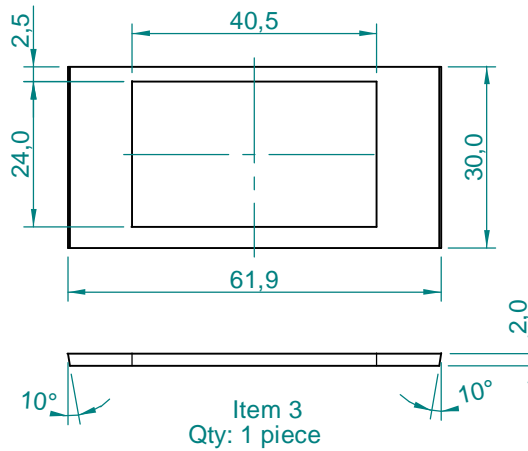

Dimensions in cm.

Projection Angle:

Specifications subject to change without notice.

09/01 - Rev.: 00 - Page: 6/6

F:\CAIXAS ACÚSTICAS\PAS\PAS3\PAS3MA2\PAS3MA2INGLES

EUROPE Address:
SELENIUM EUROPE
St. Elisabethenstrasse 6
65396 Walluf / Ober-Walluf - Germany
Phone: +(49) 6123 601570
Fax: +(49) 6123 601587
E-mail: sales@selenium-eu.com
URL: www.seleniumloudspeakers.com

USA Address:
SELENIUM LOUDSPEAKER USA
1701 South Park Court, Bldg 102
Chesapeake, VA 23320 - USA
Phone: (757) 424-7516 / (800) 562-0510
Fax: (757) 424-5426
E-mail: export@selenium-usa.com
URL: www.seleniumloudspeakers.com