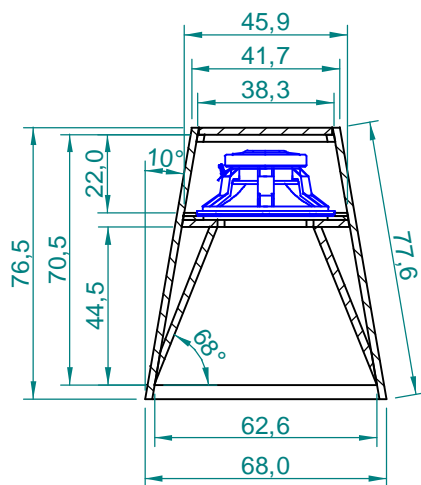

Section A-A

Section B-B

Section C-C

Dimensions in cm.

Projection Angle:

Specifications subject to change without notice.

09/01 - Rev.: 00 - Page: 1/6

F:\CAIXAS ACÚSTICAS\PAS\PAS3\PAS3MA2\PAS3MA2INGLES