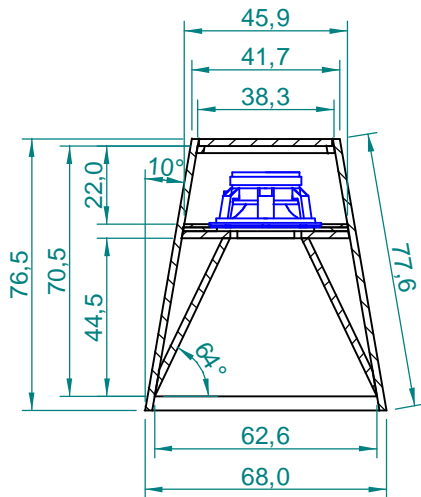

Section A-A

Section B-B

Section C-C

Dimensions in cm.

Projection Angle:

Specifications subject to change without notice.

09/01 - Rev.: 00 - Page: 1/6

F:\CAIXAS ACÚSTICAS\PAS\PAS3\PAS3MA2\PAS3MA2INGLES