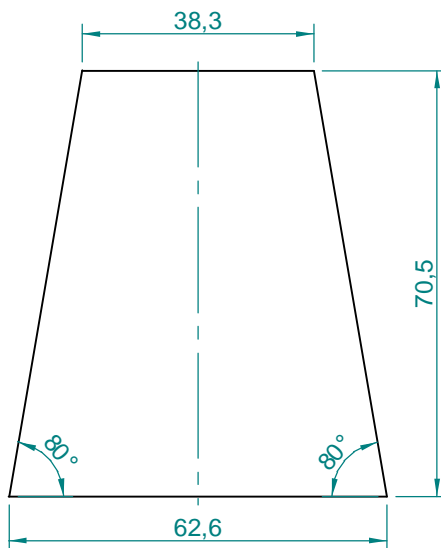

Item 7
Qty: 2 pieces

Item 12
Qty: 1 piece

Item 13
Qty: 2 pieces

Dimensions in cm.

Projection Angle:

Specifications subject to
change without notice.

09/01 - Rev.: 00 - Page: 4/6

F:\CAIXAS ACÚSTICAS\PAS\PAS3\PAS3MA1\PAS3MA1INGLES

Dimensions in cm.

Projection Angle:

Specifications subject to change without notice.

Dimensions in cm.

Projection Angle:

Specifications subject to change without notice.