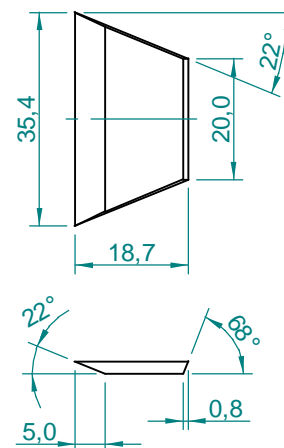

Item 7
Qty: 2 pieces

Item 12
Qty: 1 piece

Item 13
Qty: 2 pieces

Dimensions in cm.

Projection Angle:

Specifications subject to
change without notice.

09/01 - Rev.: 00 - Page: 4/6

F:\CAIXAS ACÚSTICAS\PAS\PAS3\PAS3MA1\PAS3MA1INGLES

Dimensions in cm.

Projection Angle:

Specifications subject to change without notice.

Dimensions in cm.

Projection Angle:

Specifications subject to change without notice.