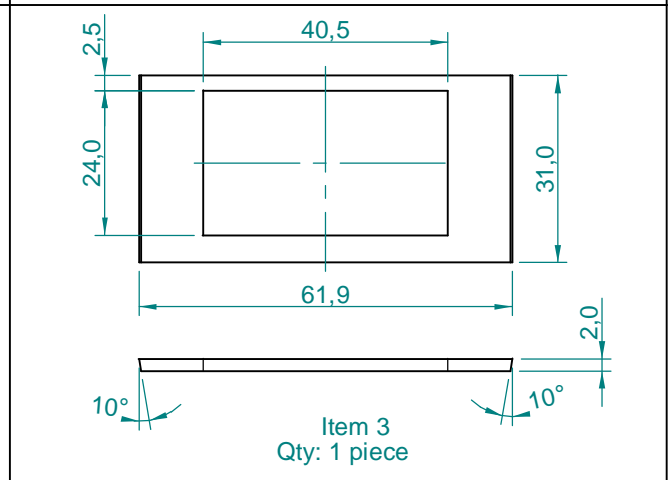

Item 7
Qty: 2 pieces

Item 12
Qty: 1 piece

Item 13
Qty: 2 pieces

Dimensions in cm.

Projection Angle:

Specifications subject to
change without notice.

09/01 - Rev.: 00 - Page: 4/6

F:\CAIXAS ACÚSTICAS\PAS\PAS3\PAS3MA1\PAS3MA1INGLES

Dimensions in cm.

Projection Angle:

Specifications subject to change without notice.

Dimensions in cm.

Projection Angle:

Specifications subject to change without notice.