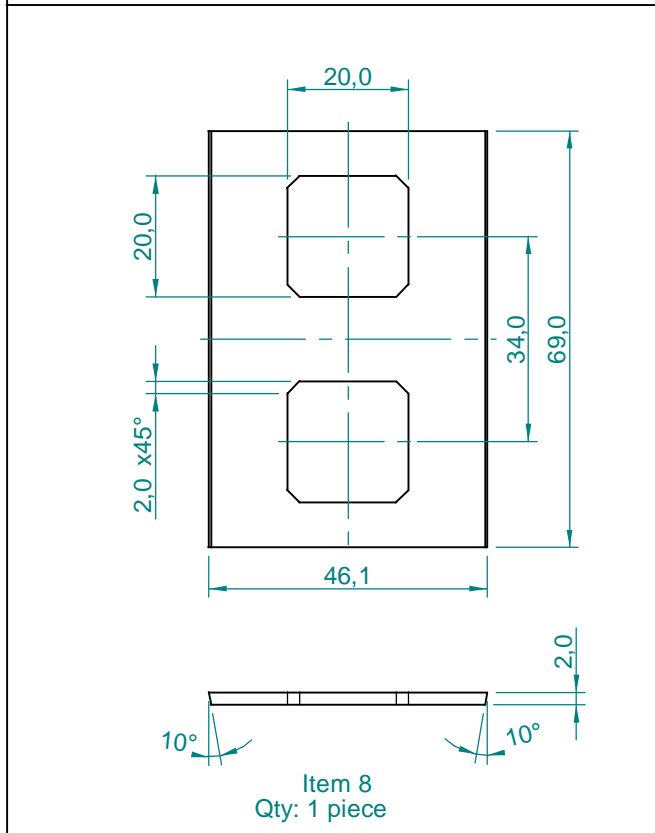

Item 7
Qty: 2 pieces

Item 12
Qty: 1 piece

Item 13
Qty: 2 pieces

Dimensions in cm.

Projection Angle:

Specifications subject to
change without notice.

09/01 - Rev.: 00 - Page: 4/6

F:\CAIXAS ACÚSTICAS\PAS\PAS3\PAS3MA1\PAS3MA1INGLES

Dimensions in cm.

Projection Angle:

Specifications subject to change without notice.

Dimensions in cm.

Projection Angle:

Specifications subject to change without notice.