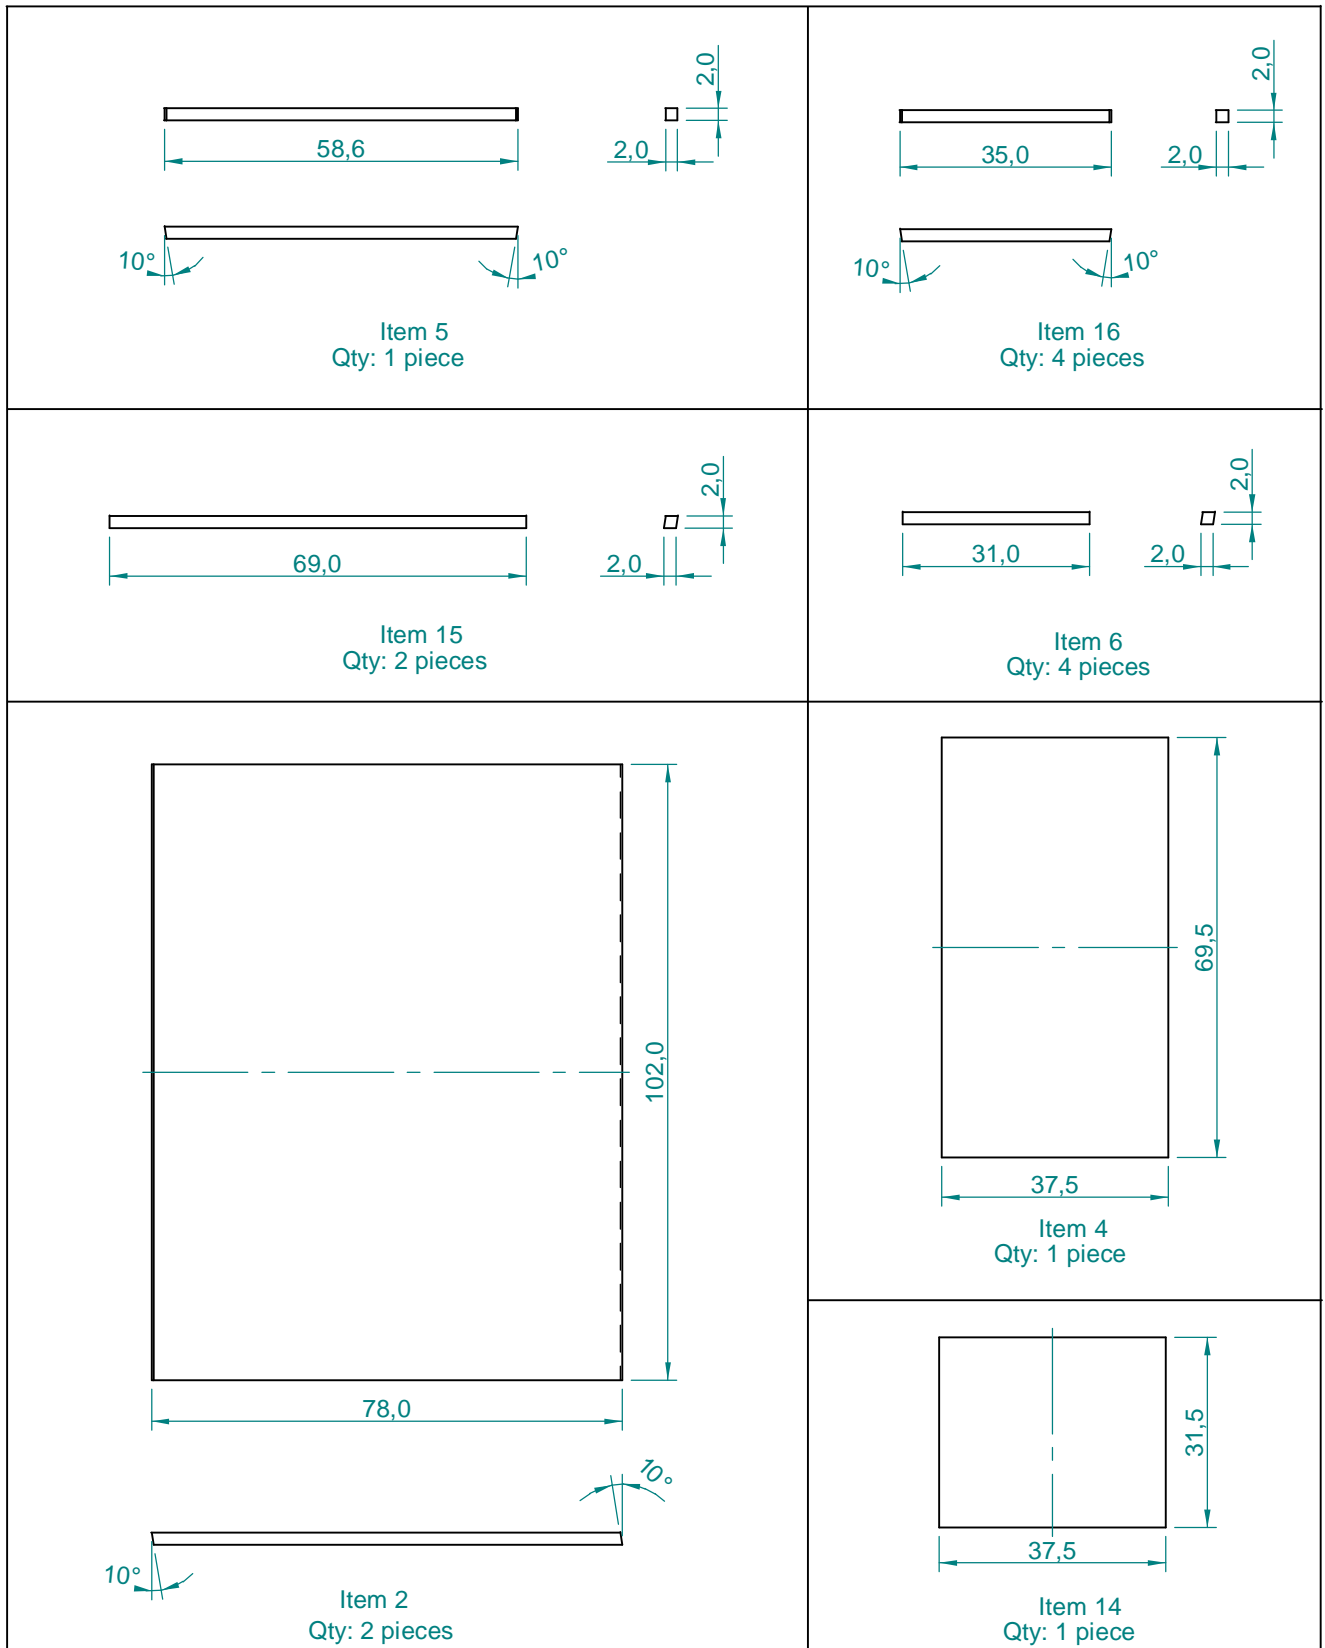

Item 7
Qty: 2 pieces

Item 12
Qty: 1 piece

Item 13
Qty: 2 pieces

Dimensions in cm.

Projection Angle:

Specifications subject to
change without notice.

09/01 - Rev.: 00 - Page: 4/6

F:\CAIXAS ACÚSTICAS\PAS\PAS3\PAS3MA1\PAS3MA1INGLES

Dimensions in cm.

Projection Angle:

Specifications subject to change without notice.

Dimensions in cm.

Projection Angle:

Specifications subject to change without notice.