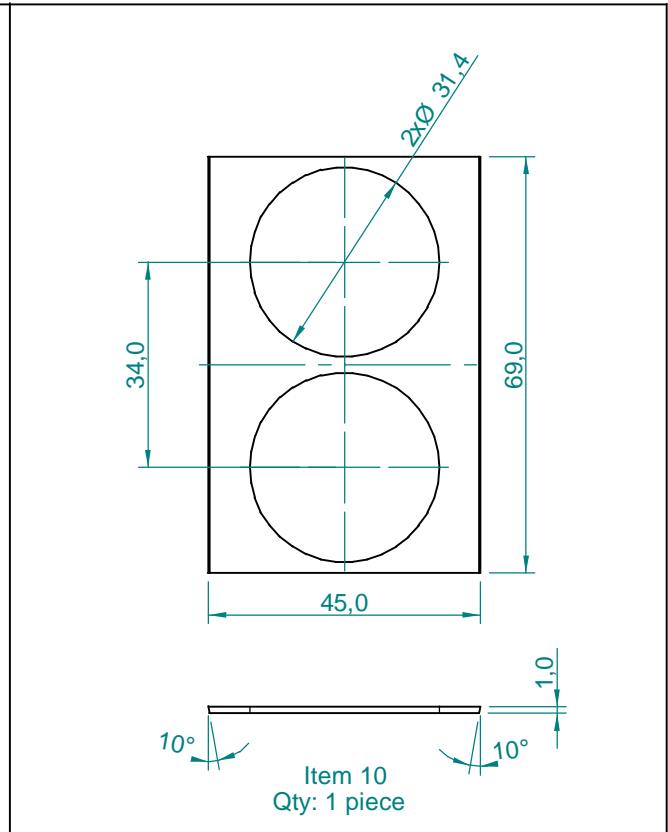

Item 7
Qty: 2 pieces

Item 12
Qty: 1 piece

Item 13
Qty: 2 pieces

Dimensions in cm.

Projection Angle:

Specifications subject to
change without notice.

09/01 - Rev.: 00 - Page: 4/6

F:\CAIXAS ACÚSTICAS\PAS\PAS3\PAS3MA1\PAS3MA1INGLES

Dimensions in cm.

Projection Angle:

Specifications subject to change without notice.

Dimensions in cm.

Projection Angle:

Specifications subject to change without notice.