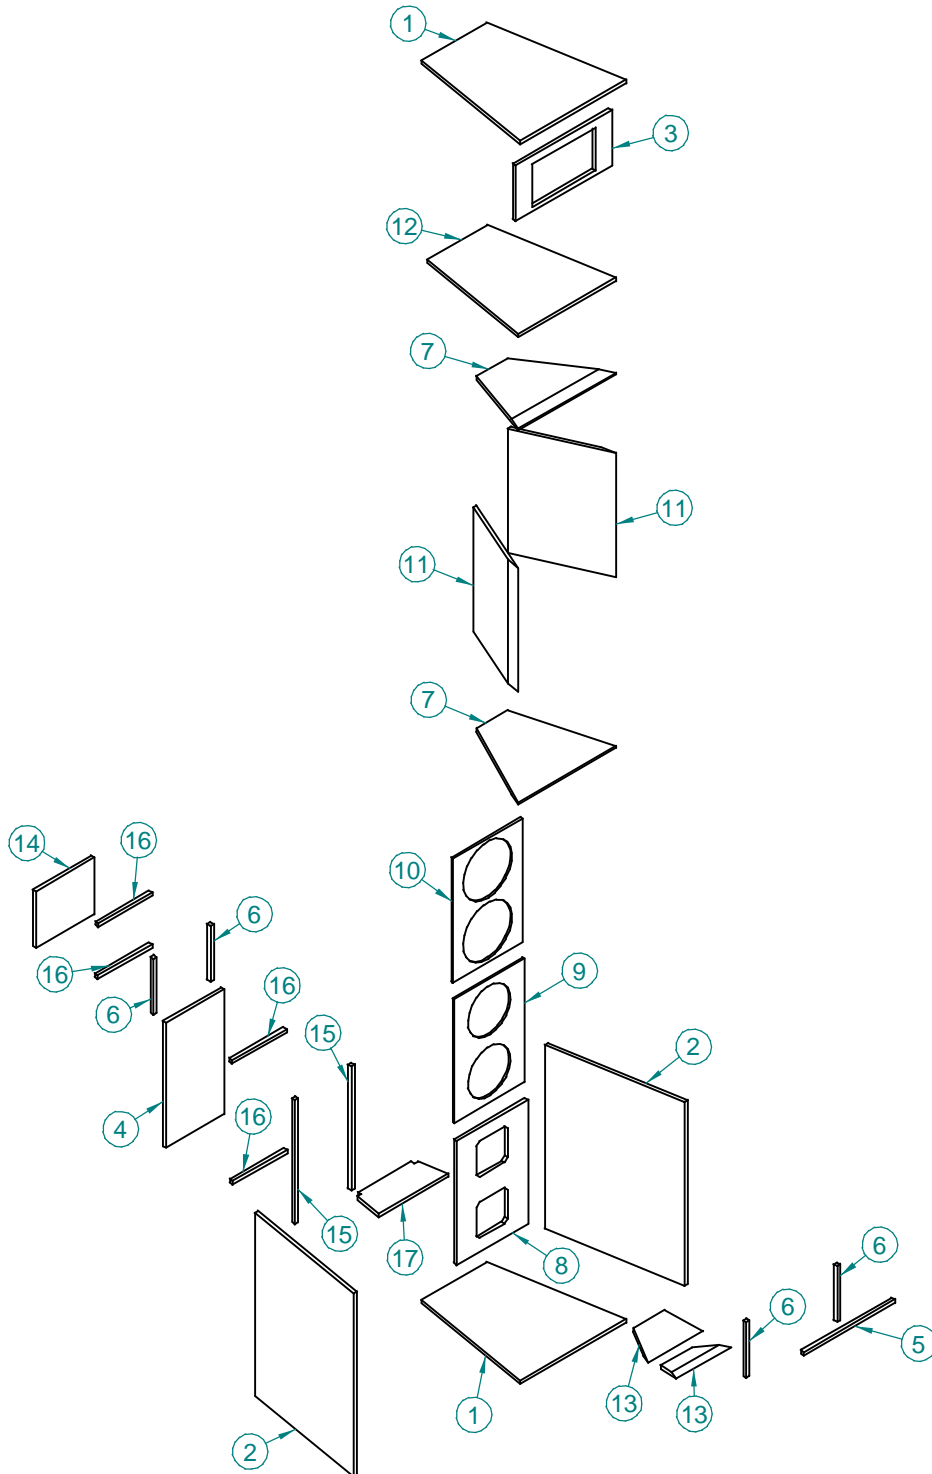

Trapezoidal cabinet, two way, horn type, for use in PA systems, with two 12" mid-bass and one titanium compression driver with horn.

Components:
WPU1206 or 12MB1P mid-bass (2 pieces)
D4400Ti or D3300Ti driver (1 piece)
HL47-50R horn (1 piece)