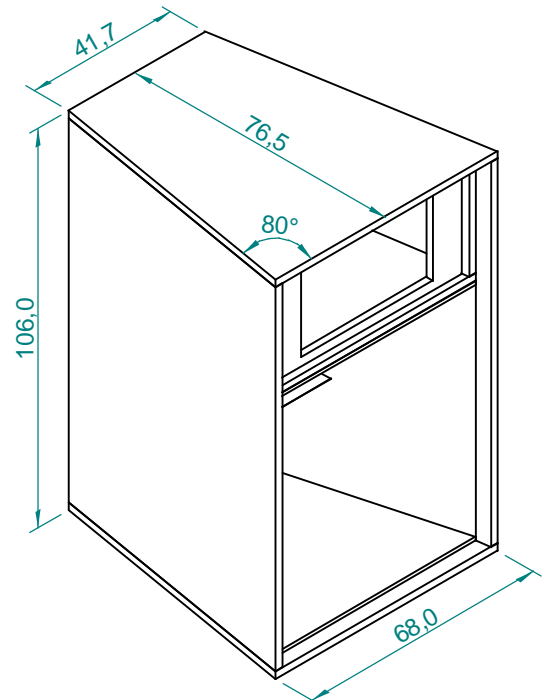

Section A-A

Section B-B

Dimensions in cm.

Projection Angle:

Specifications subject to change without notice.

09/01 - Rev.: 00 - Page: 1/6

F:\CAIXAS ACÚSTICAS\PAS\PAS3\PAS3MA1\PAS3MA1INGLES

EUROPE Address:
SELENIUM EUROPE
St. Elisabethenstrasse 6
65396 Walluf / Ober-Walluf - Germany
Phone: +(49) 6123 601570
Fax: +(49) 6123 601587
E-mail: sales@selenium-eu.com
URL: www.seleniumloudspeakers.com

Trapezoidal cabinet, two way, horn type, for use in PA systems, with two 12" mid-bass and one titanium compression driver with horn.

Components:
WPU1206 or 12MB1P mid-bass (2 pieces)
D4400Ti or D3300Ti driver (1 piece)
HL47-50R horn (1 piece)