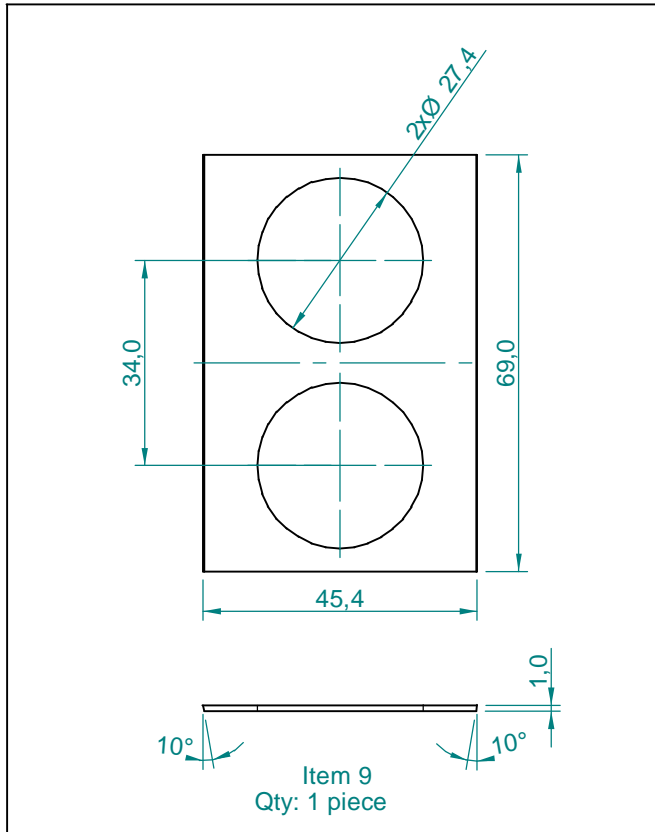

Item 7
Qty: 2 pieces

Item 12
Qty: 1 piece

Item 13
Qty: 2 pieces

Dimensions in cm.

Projection Angle:

Specifications subject to
change without notice.

09/01 - Rev.: 00 - Page: 4/6

F:\CAIXAS ACÚSTICAS\PAS\PAS3\PAS3MA1\PAS3MA1INGLES

Dimensions in cm.

Projection Angle:

Specifications subject to change without notice.

Dimensions in cm.

Projection Angle:

Specifications subject to change without notice.