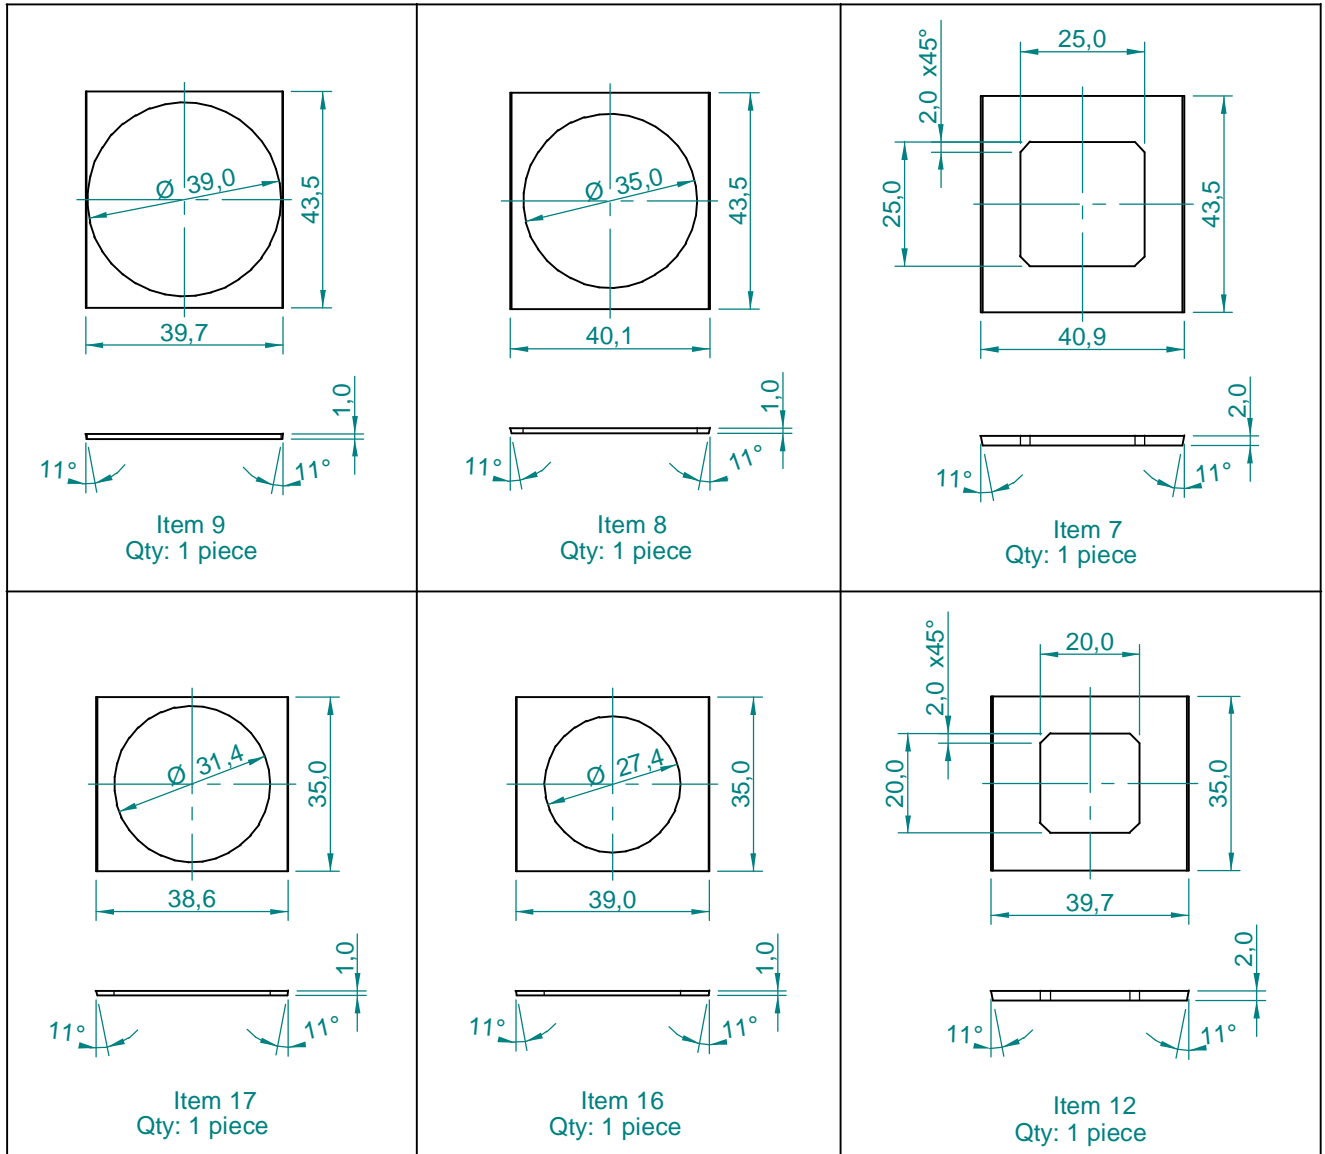

Dimensions in cm.

Projection Angle:

Specifications subject to change without notice.

12/01 - Rev.: 02 - Page: 6/6

F:\CAIXAS ACÚSTICAS\PAS\PAS1\PAS1MA1\PAS1MA1INGLÊS

EUROPE Address:
SELENIUM EUROPE
St. Elisabethenstrasse 6
65396 Walluf / Ober-Walluf - Germany
Phone: +(49) 6123 601570
Fax: +(49) 6123 601587
E-mail: sales@selenium-eu.com
URL: www.seleniumloudspeakers.com

USA Address:
SELENIUM LOUDSPEAKER USA
1701 South Park Court, Bldg 102
Chesapeake, VA 23320 - USA
Phone: (757) 424-7516 / (800) 562-0510
Fax: (757) 424-5426
E-mail: export@selenium-usa.com
URL: www.seleniumloudspeakers.com