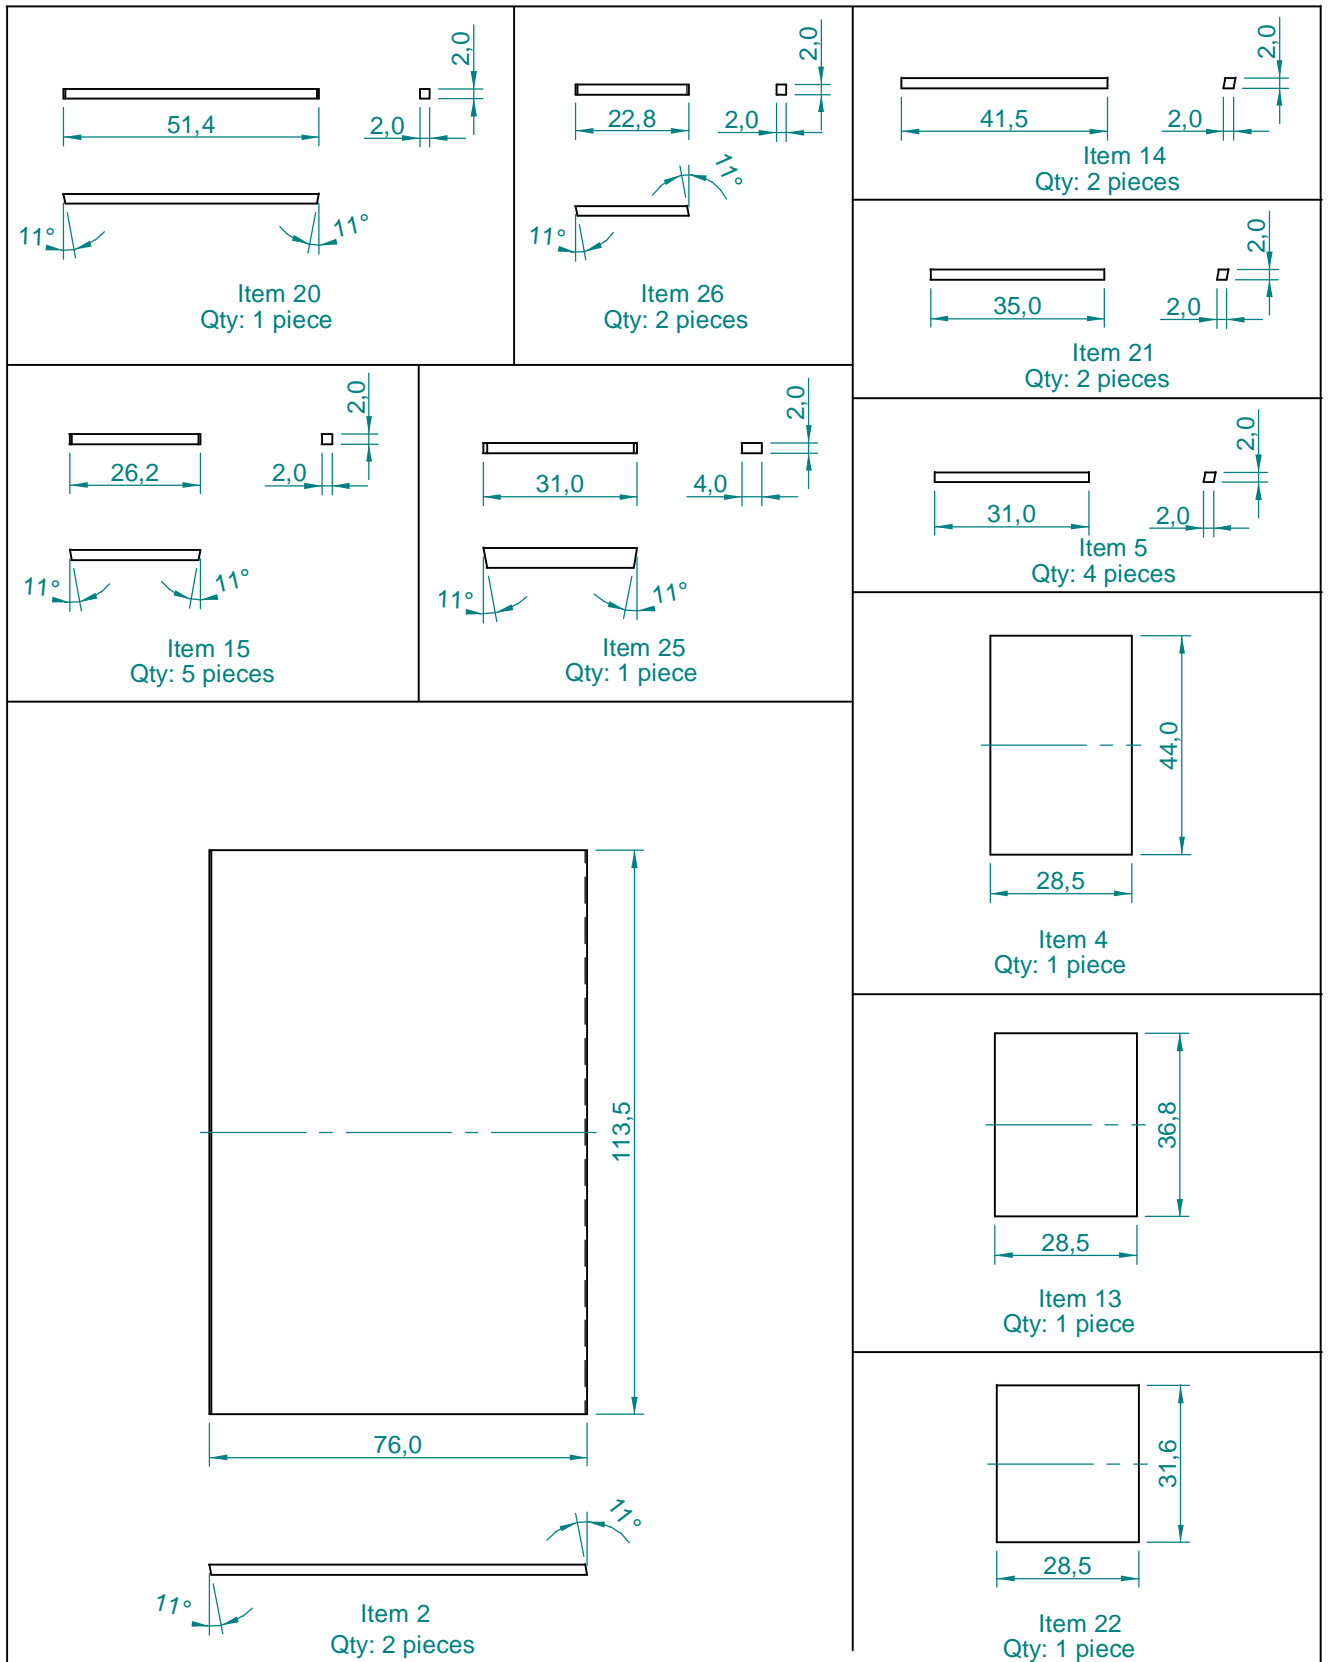

Dimensions in cm.

Projection Angle:

Specifications subject to change without notice.

12/01 - Rev.: 02 - Page: 5/6

F:\CAIXAS ACÚSTICAS\PAS\PAS1\PAS1MA1\PAS1MA1ANGLES

EUROPE Address:
SELENIUM EUROPE
St. Elisabethenstrasse 6
65396 Walluf / Ober-Walluf - Germany
Phone: +(49) 6123 601570
Fax: +(49) 6123 601587
E-mail: sales@selenium-eu.com
URL: www.seleniumloudspeakers.com

USA Address:
SELENIUM LOUDSPEAKER USA
1701 South Park Court, Bldg 102
Chesapeake, VA 23320 - USA
Phone: (757) 424-7516 / (800) 562-0510
Fax: (757) 424-5426
E-mail: export@selenium-usa.com
URL: www.seleniumloudspeakers.com