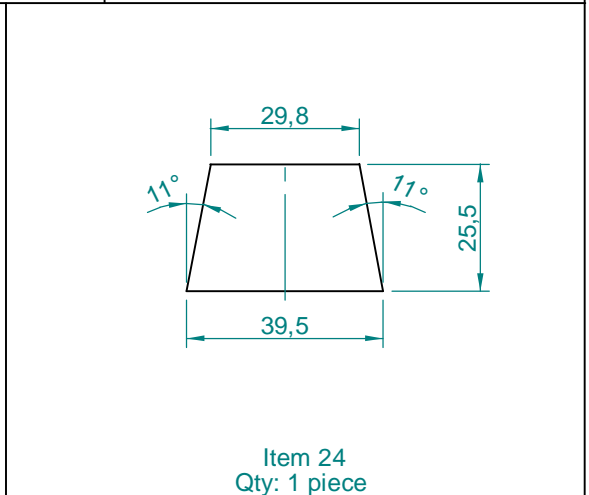

Dimensions in cm.

Projection Angle:

Specifications subject to change without notice.

12/01 - Rev.: 02 - Page: 6/6

F:\CAIXAS ACÚSTICAS\PAS\PAS1\PAS1MA1\PAS1MA1INGLÊS

EUROPE Address:
SELENIUM EUROPE
St. Elisabethenstrasse 6
65396 Walluf / Ober-Walluf - Germany
Phone: +(49) 6123 601570
Fax: +(49) 6123 601587
E-mail: sales@selenium-eu.com
URL: www.seleniumloudspeakers.com

USA Address:
SELENIUM LOUDSPEAKER USA
1701 South Park Court, Bldg 102
Chesapeake, VA 23320 - USA
Phone: (757) 424-7516 / (800) 562-0510
Fax: (757) 424-5426
E-mail: export@selenium-usa.com
URL: www.seleniumloudspeakers.com