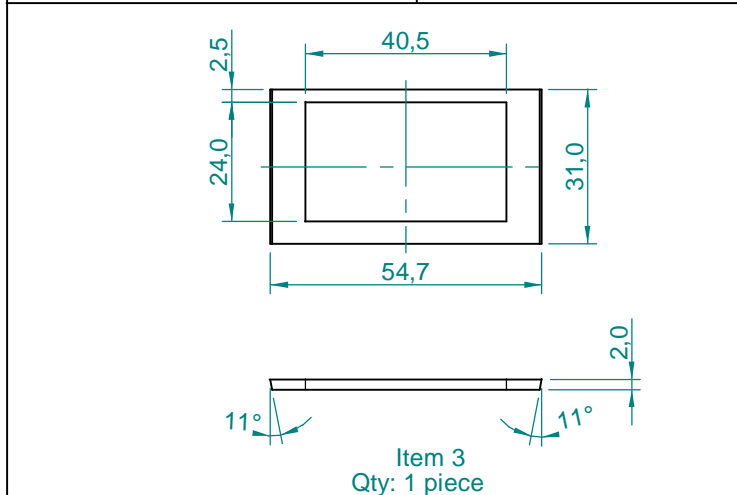

Dimensions in cm.

Projection Angle:

Specifications subject to change without notice.

12/01 - Rev.: 02 - Page: 6/6

F:\CAIXAS ACÚSTICAS\PAS\PAS1\PAS1MA1\PAS1MA1INGLÊS

EUROPE Address:
SELENIUM EUROPE
St. Elisabethenstrasse 6
65396 Walluf / Ober-Walluf - Germany
Phone: +(49) 6123 601570
Fax: +(49) 6123 601587
E-mail: sales@selenium-eu.com
URL: www.seleniumloudspeakers.com

USA Address:
SELENIUM LOUDSPEAKER USA
1701 South Park Court, Bldg 102
Chesapeake, VA 23320 - USA
Phone: (757) 424-7516 / (800) 562-0510
Fax: (757) 424-5426
E-mail: export@selenium-usa.com
URL: www.seleniumloudspeakers.com