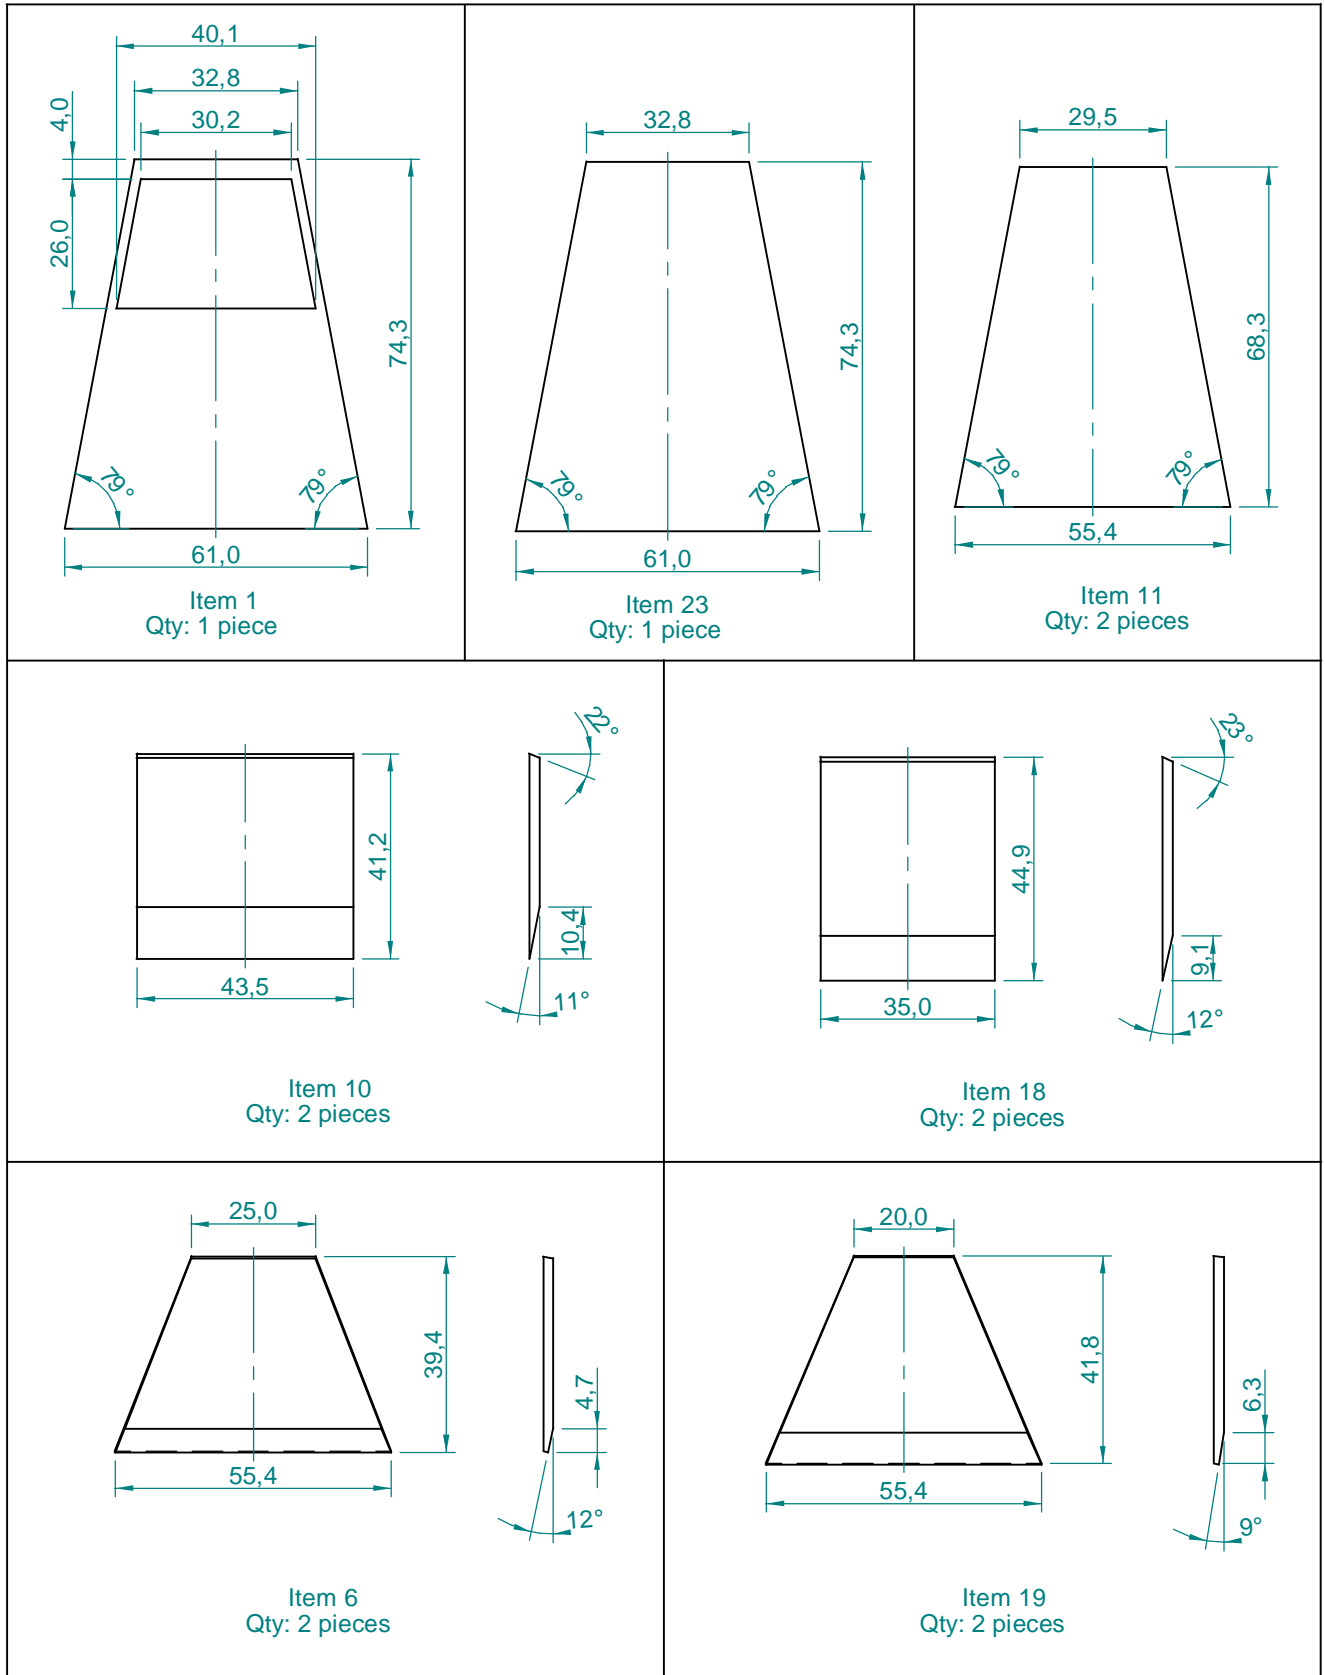

Dimensions in cm.

Projection Angle:

Specifications subject to change without notice.

12/01 - Rev.: 02 - Page: 4/6

F:\CAIXAS ACÚSTICAS\PAS\PAS1\PAS1MA1\PAS1MA1INGLÊS

EUROPE Address:
SELENIUM EUROPE
St. Elisabethenstrasse 6
65396 Walluf / Ober-Walluf - Germany
Phone: +(49) 6123 601570
Fax: +(49) 6123 601587
E-mail: sales@selenium-eu.com
URL: www.seleniumloudspeakers.com

USA Address:
SELENIUM LOUDSPEAKER USA
1701 South Park Court, Bldg 102
Chesapeake, VA 23320 - USA
Phone: (757) 424-7516 / (800) 562-0510
Fax: (757) 424-5426
E-mail: export@selenium-usa.com
URL: www.seleniumloudspeakers.com