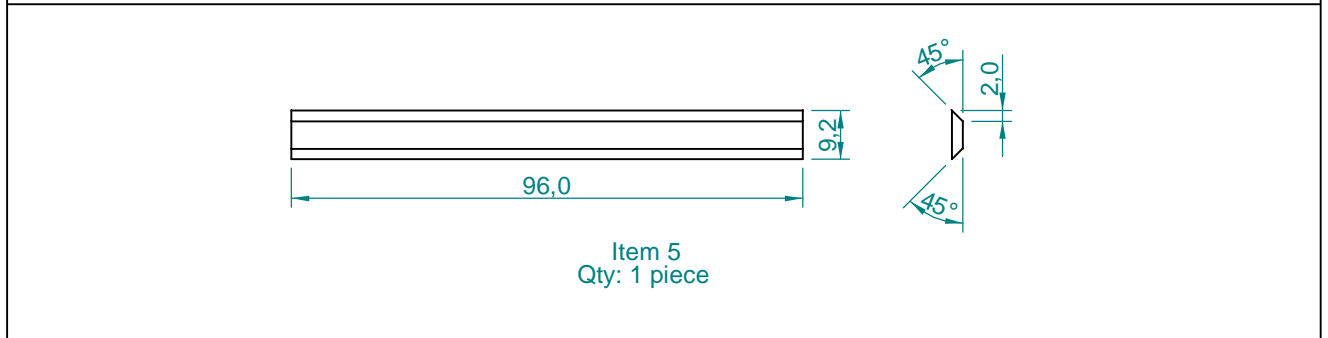

Dimensions in cm.

Projection Angle:

Specifications subject to change without notice.

Dimensions in cm.

Projection Angle:

Specifications subject to  
change without notice.

09/01 - Rev.: 00 - Page: 5/6

F:\CAIXAS ACÚSTICAS\GRAVES\HB1505D1\HB1505D1\INGLES