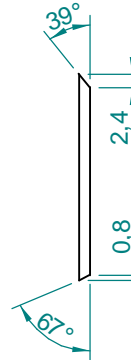

Dimensions in cm.

Projection Angle:

Specifications subject to change without notice.

Dimensions in cm.

Projection Angle:

Specifications subject to  
change without notice.

09/01 - Rev.: 00 - Page: 5/6

F:\CAIXAS ACÚSTICAS\GRAVES\HB1505D1\HB1505D1\INGLES

Item 9  
Qty: 1 piece

Item 8  
Qty: 1 piece

Item 7  
Qty: 1 piece

Item 13  
Qty: 1 piece

Dimensions in cm.

Projection Angle:

Specifications subject to  
change without notice.

09/01 - Rev.: 00 - Page: 6/6