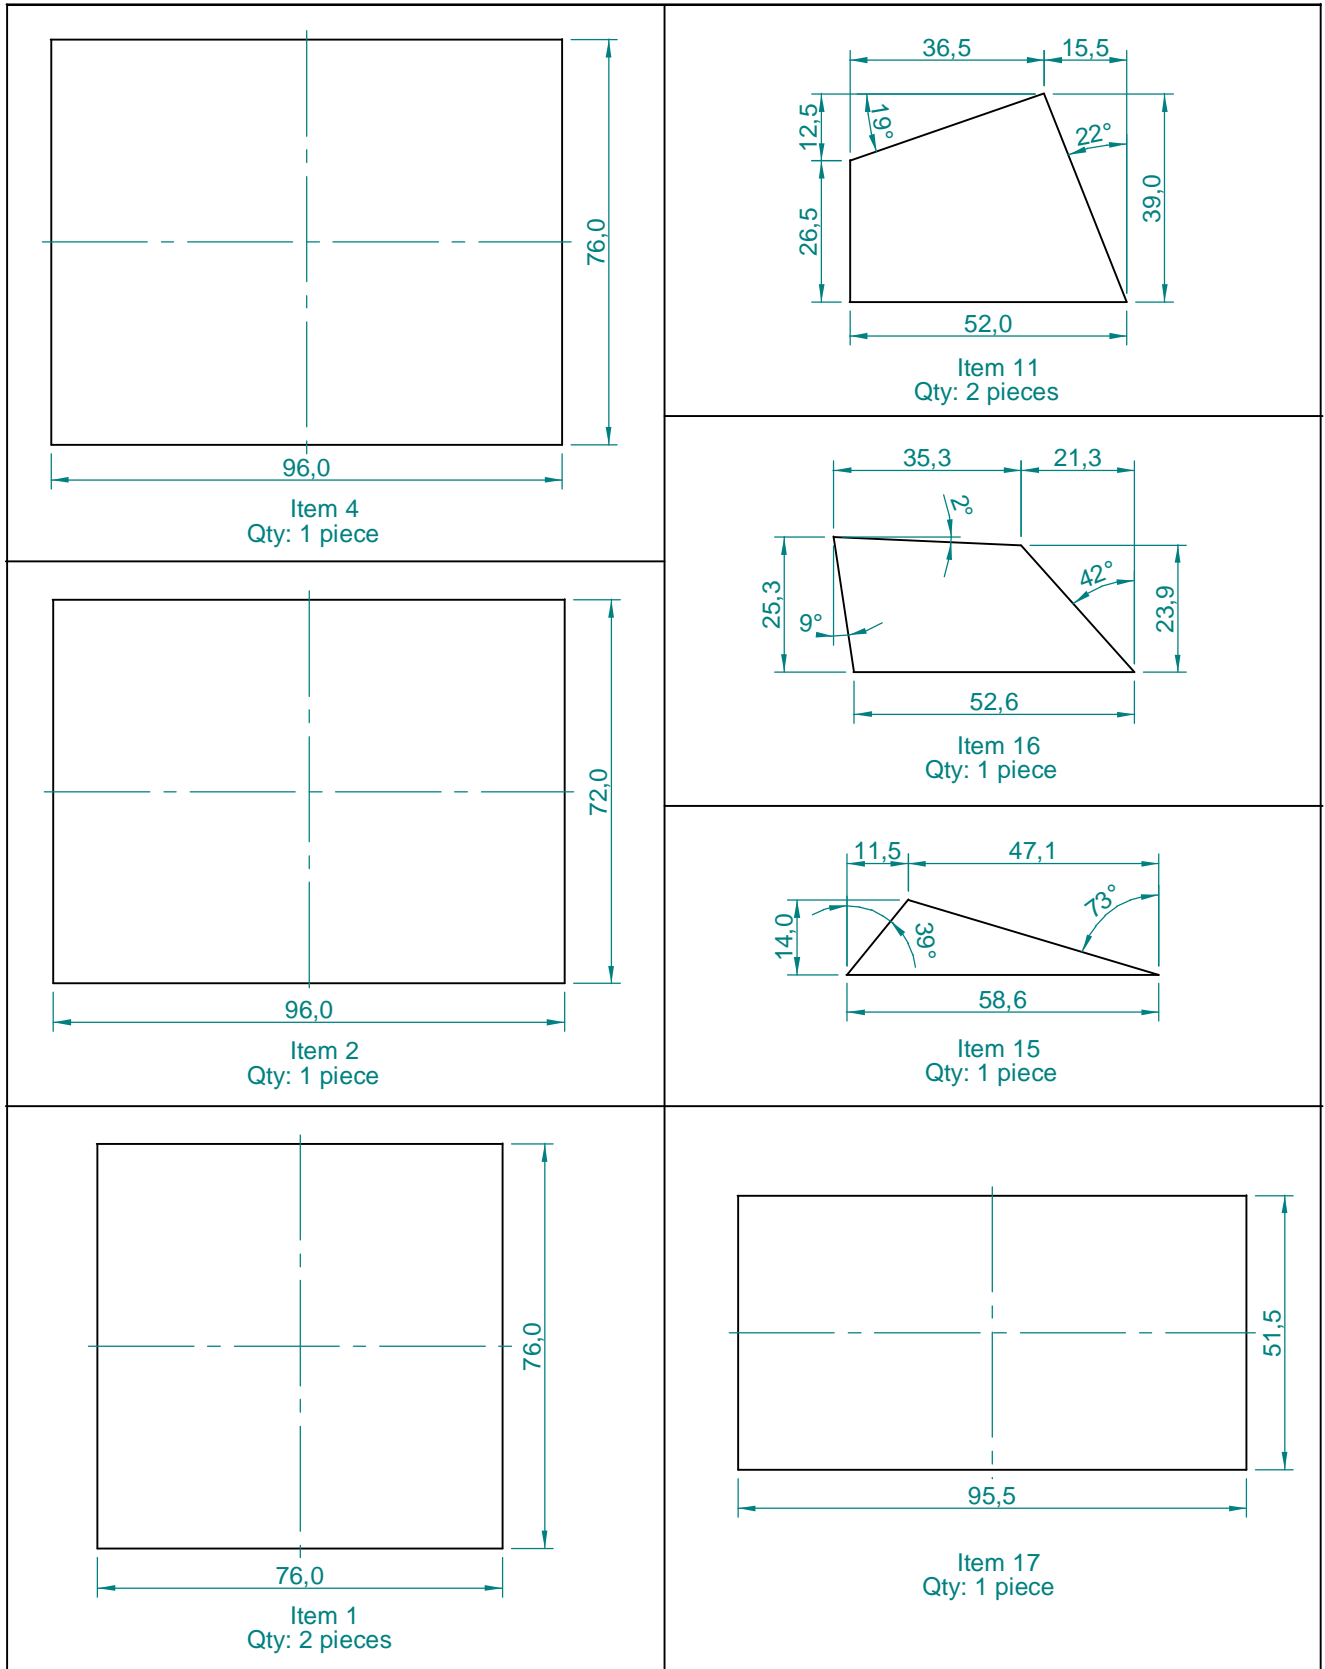

NOTAS:

Net internal volume of the 15" low frequency driver chamber: 45 liters (each).

Perimeter of the mouth of the horn: 336,0 centimeters.

Medium length of the folded horn: 147,6 centimeters.

Cut off Frequency:

15" Speaker: Low: 40 Hz.
High: 200 Hz.

Recommended Crossover: Active, Linkwitz-Riley, 24 dB/oct.

Item	Qty	Description	Material	Notes
1	2	Top/Botton	Plywood 20 mm	
2	1	Back	Plywood 20 mm	
3	2	Lateral 2	Plywood 20 mm	
4	1	Lateral 1	Ply wood 20 mm	
5	1	Corner Plate 2	Plywood 20 mm	
6	1	Corner Plate 1	Plywood 20 mm	
7	1	Exponential 3	Plywood 20 mm	
8	1	Exponential 2	Plywood 20 mm	
9	1	Exponential 1	Plywood 20 mm	
10	1	Internal Panel	Plywood 20 mm	
11	2	Partition 1	Plywood 20 mm	
12	1	Frame 1	Plywood 20 mm	
13	1	Frame 2	Plywood 20 mm	
14	2	Frame 3	Plywood 20 mm	
15	1	Partition 2	Plywood 20 mm	
16	1	Partition 3	Plywood 20 mm	
17	1	Lateral Panel	Plywood 20 mm	

Specifications subject to
change without notice.

09/01 - Rev.: 00 - Page: 3/6

F:\CAIXAS ACÚSTICAS\GRAVES\HB1505D1\HB1505D1INGLES

EUROPE Address:
SELENIUM EUROPE
St. Elisabethenstrasse 6
65396 Walluf / Ober-Walluf - Germany
Phone: +(49) 6123 601570
Fax: +(49) 6123 601587
E-mail: sales@selenium-eu.com
URL: www.seleniumloudspeakers.com

USA Address:
SELENIUM LOUDSPEAKER USA
1701 South Park Court, Bldg 102
Chesapeake, VA 23320 - USA
Phone: (757) 424-7516 / (800) 562-0510
Fax: (757) 424-5426
E-mail: export@selenium-usa.com
URL: www.seleniumloudspeakers.com

Dimensions in cm.

Projection Angle:

Specifications subject to change without notice.