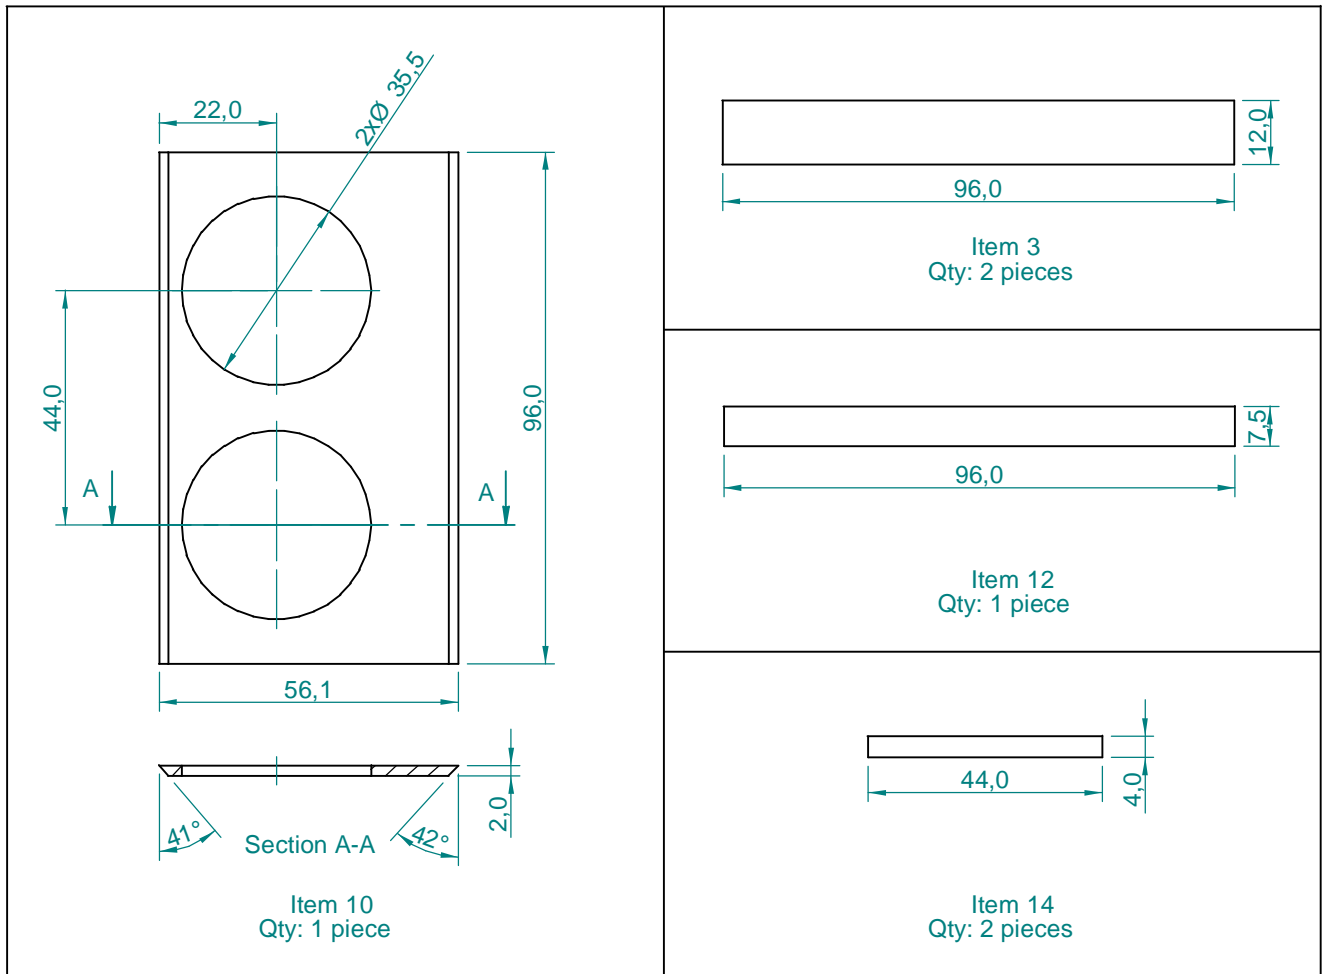

Dimensions in cm.

Projection Angle:

Specifications subject to change without notice.

Dimensions in cm.

Projection Angle:

Specifications subject to  
change without notice.

09/01 - Rev.: 00 - Page: 5/6

F:\CAIXAS ACÚSTICAS\GRAVES\HB1505D1\HB1505D1\INGLES