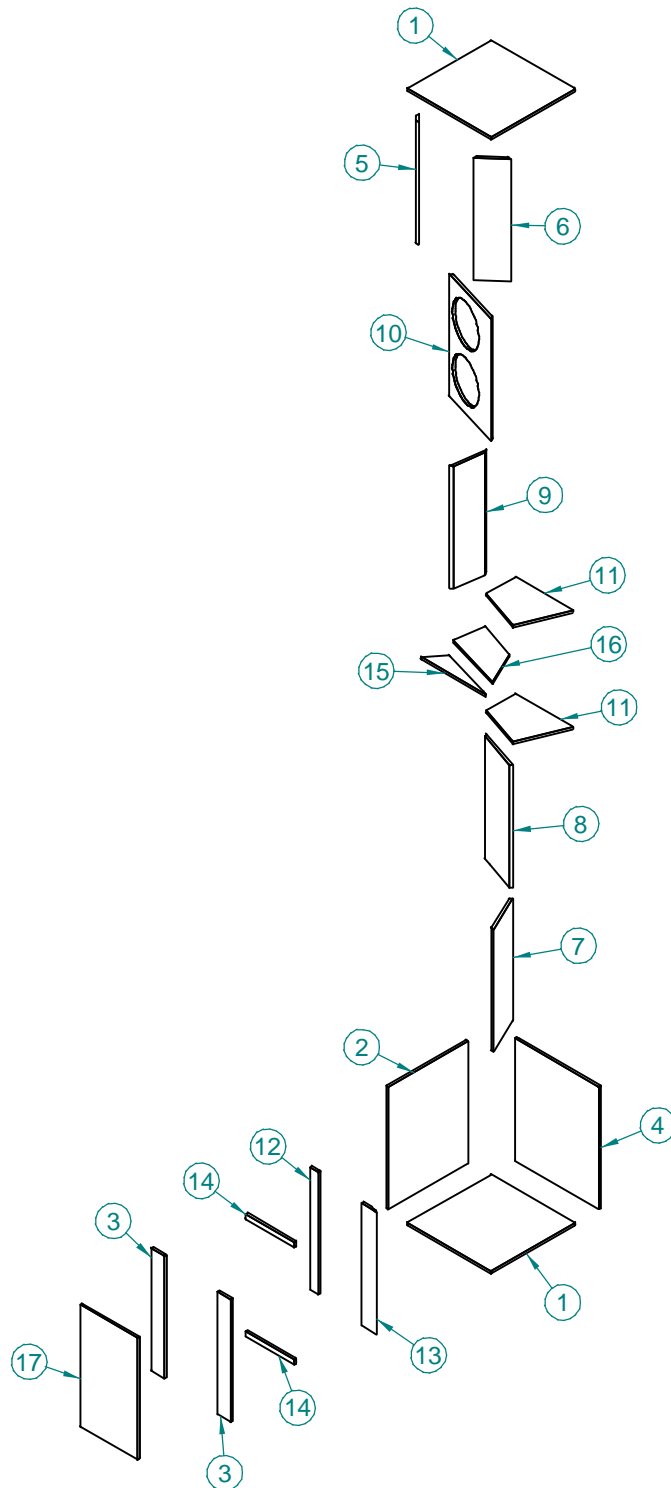

Is a folded horn that features excellent performance in the bass and sub-bass frequency range which can be used from 40 to 200 Hz with maximum efficiency.

Components:  
15SW1P subwoofer or  
WPU1505 or WPU1507 woofer (2 pieces)