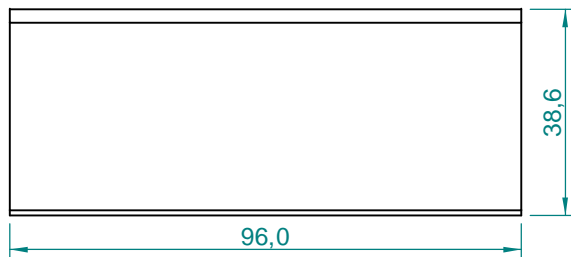

Item 8
Qty: 1 piece