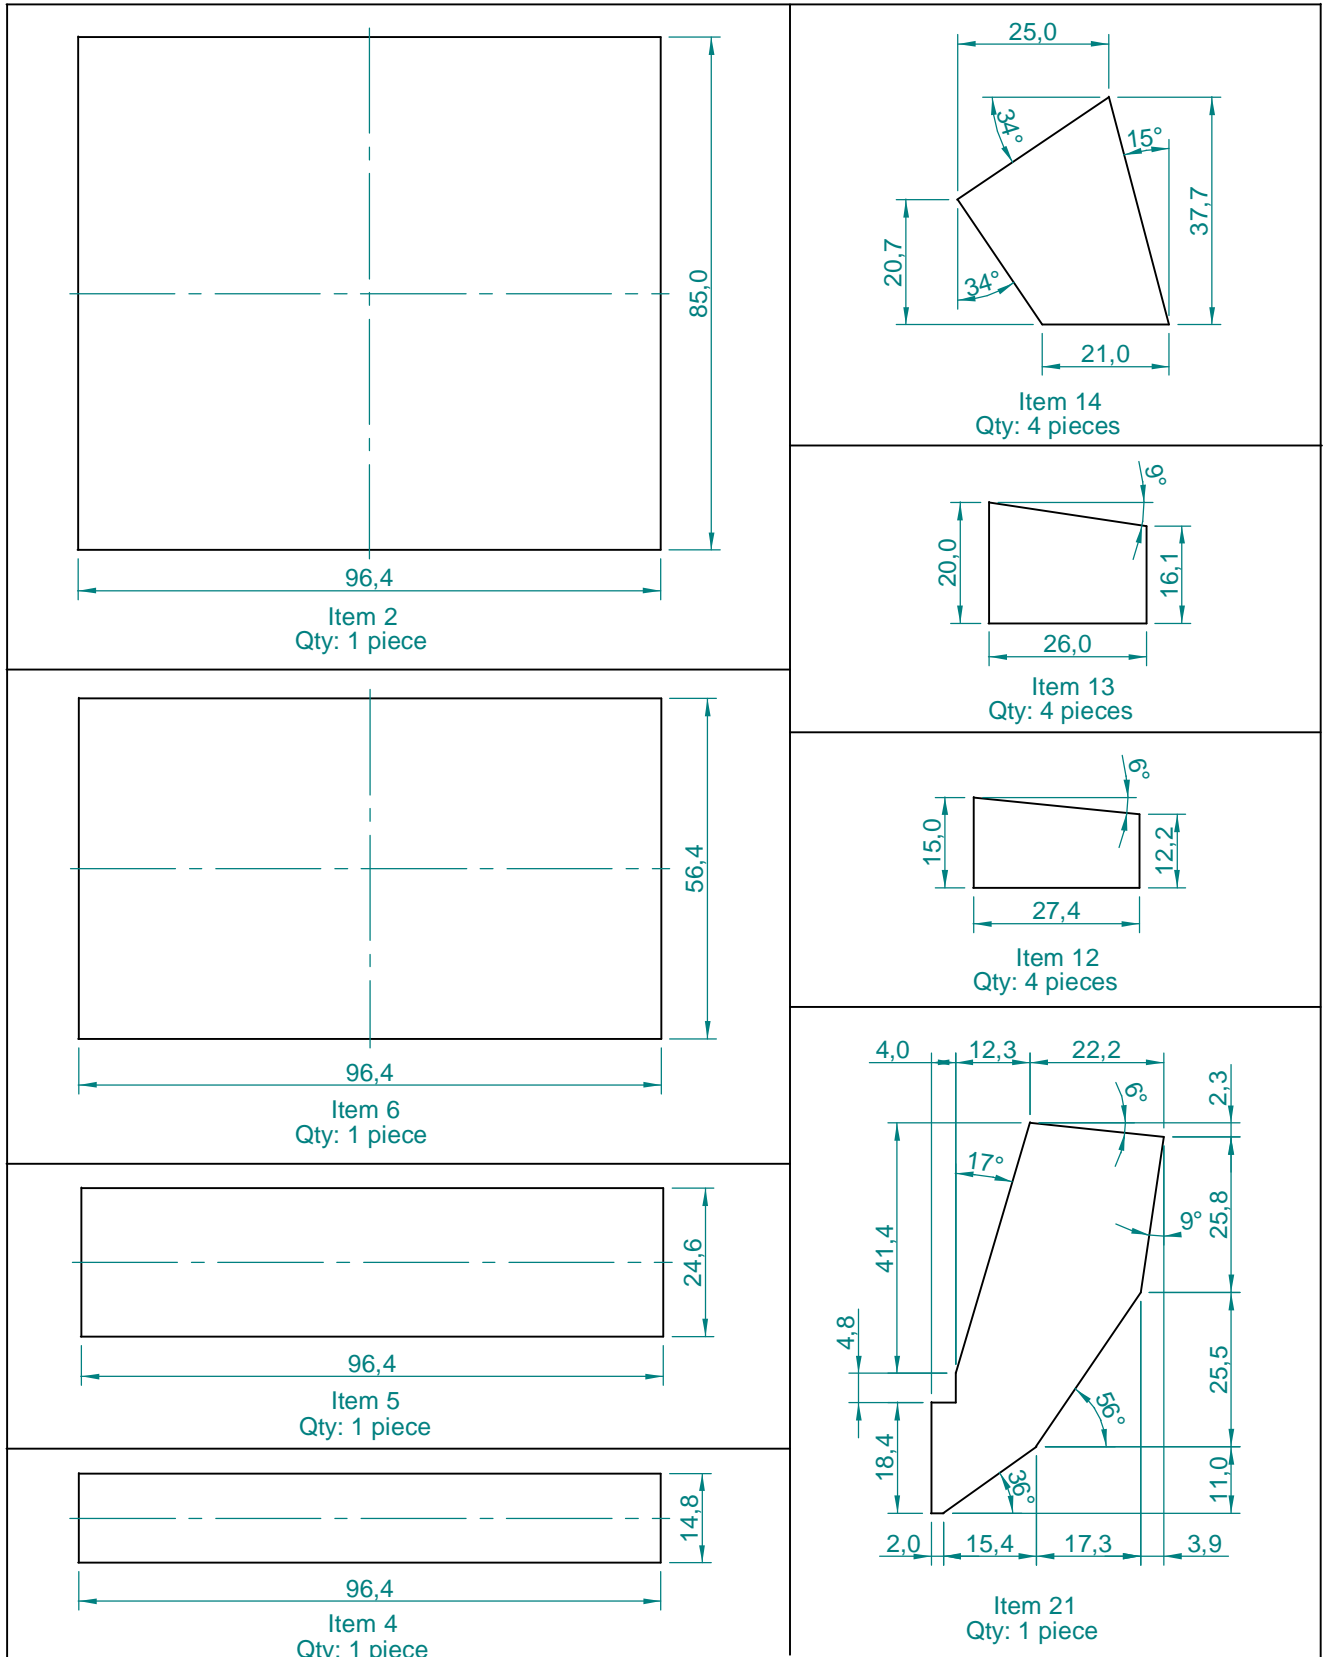

NOTES:

Gross internal volume of the 15" low frequency chamber: 63 liters.
Net internal volume of the 15" low frequency chamber: 57 liters.

Perimeter of the mouth of the horn: 290,0 centimeters.
Medium length of the folded horn: 144 centimeters.

Cut off Frequency:

15" Speaker: Low: 40 Hz.
High: 200 Hz.

Recommended Crossover: Active, Linkwitz-Riley, 24 dB/oct.

Item	Qty	Description	Material	Notes
1	2	Basis/Cover	Plywood 18 mm	
2	1	Lateral 1	Plywood 18 mm	
3	3	Frame 1	Wood 40x40 mm	
4	1	Lateral 3	Plywood 18 mm	
5	1	Lateral 2	Plywood 18 mm	
6	1	Back	Plywood 18 mm	
7	2	Corner Plate	Plywood 18 mm	
8	2	Frame 3	Wood 20x20 mm	
9	2	Frame 4	Wood 20x20 mm	
10	3	Frame 5	Wood 20x20 mm	
11	1	Lateral Panel	Plywood 18 mm	
12	4	Internal Reinforcement 1	Plywood 18 mm	
13	4	Internal Reinforcement 2	Plywood 18 mm	
14	4	Internal Reinforcement 3	Plywood 18 mm	
15	1	Internal Panel 1	Plywood 18 mm	
16	1	Internal Panel 2	Plywood 18 mm	
17	1	Exponential 1	Plywood 18 mm	
18	1	Exponential 2	Plywood 18 mm	
19	1	Exponential 3	Plywood 18 mm	
20	1	Exponential 4	Plywood 18 mm	
21	1	Partition	Plywood 18 mm	
22	2	Frame 2	Wood 20x20 mm	
23	1	Reinforcement 2 of the Frame	Wood 20x20 mm	
24	1	Reinforcement 1 of the Frame	Wood 20x20 mm	

Specifications subject to
change without notice.

EUROPE Address:
SELENIUM EUROPE
St. Elisabethenstrasse 6
65396 Walluf / Ober-Walluf - Germany
Phone: +(49) 6123 601570
Fax: +(49) 6123 601587
E-mail: sales@selenium-eu.com
URL: www.seleniumloudspeakers.com

USA Address:
SELENIUM LOUDSPEAKER USA
1701 South Park Court, Bldg 102
Chesapeake, VA 23320 - USA
Phone: (757) 424-7516 / (800) 562-0510
Fax: (757) 424-5426
E-mail: export@selenium-usa.com
URL: www.seleniumloudspeakers.com

Dimensions in cm.

Projection Angle:

Specifications subject to
change without notice.