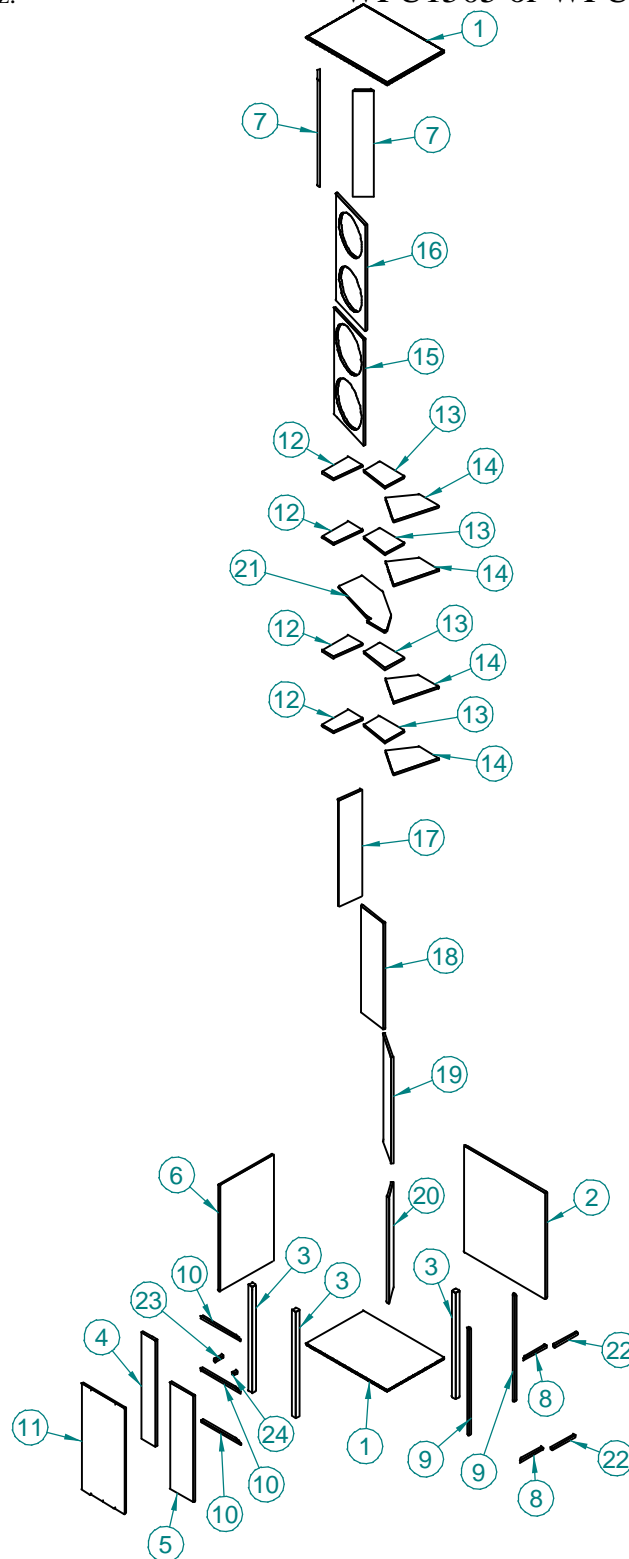

Reinforced low frequency folded horn for the use on big trucks mobile sound systems (trio eletricos) and conventional PA systems. High efficiency frequency response from 40 to 200 Hz.

Components:
15SW1P subwoofer or
WPU1505 or WPU1507 woofer (2 pieces)

Projection Angle:

Specifications subject to change without notice.

09/01 - Rev.: 00 - Page: 2/6

EUROPE Address:
SELENIUM EUROPE
St. Elisabethenstrasse 6
65396 Walluf / Ober-Walluf - Germany
Phone: +(49) 6123 601570
Fax: +(49) 6123 601587
E-mail: sales@selenium-eu.com
URL: www.seleniumloudspeakers.com

USA Address:
SELENIUM LOUDSPEAKER USA
1701 South Park Court, Bldg 102
Chesapeake, VA 23320 - USA
Phone: (757) 424-7516 / (800) 562-0510
Fax: (757) 424-5426
E-mail: export@selenium-usa.com
URL: www.seleniumloudspeakers.com

BRAZIL Address:
ELETRÔNICA SELENIUM S.A.
BR 386 Km 435 / 92.480-000
Nova Santa Rita - RS - Brazil
Fax: +(55) 51 479-1120
URL: www.selenium.com.br