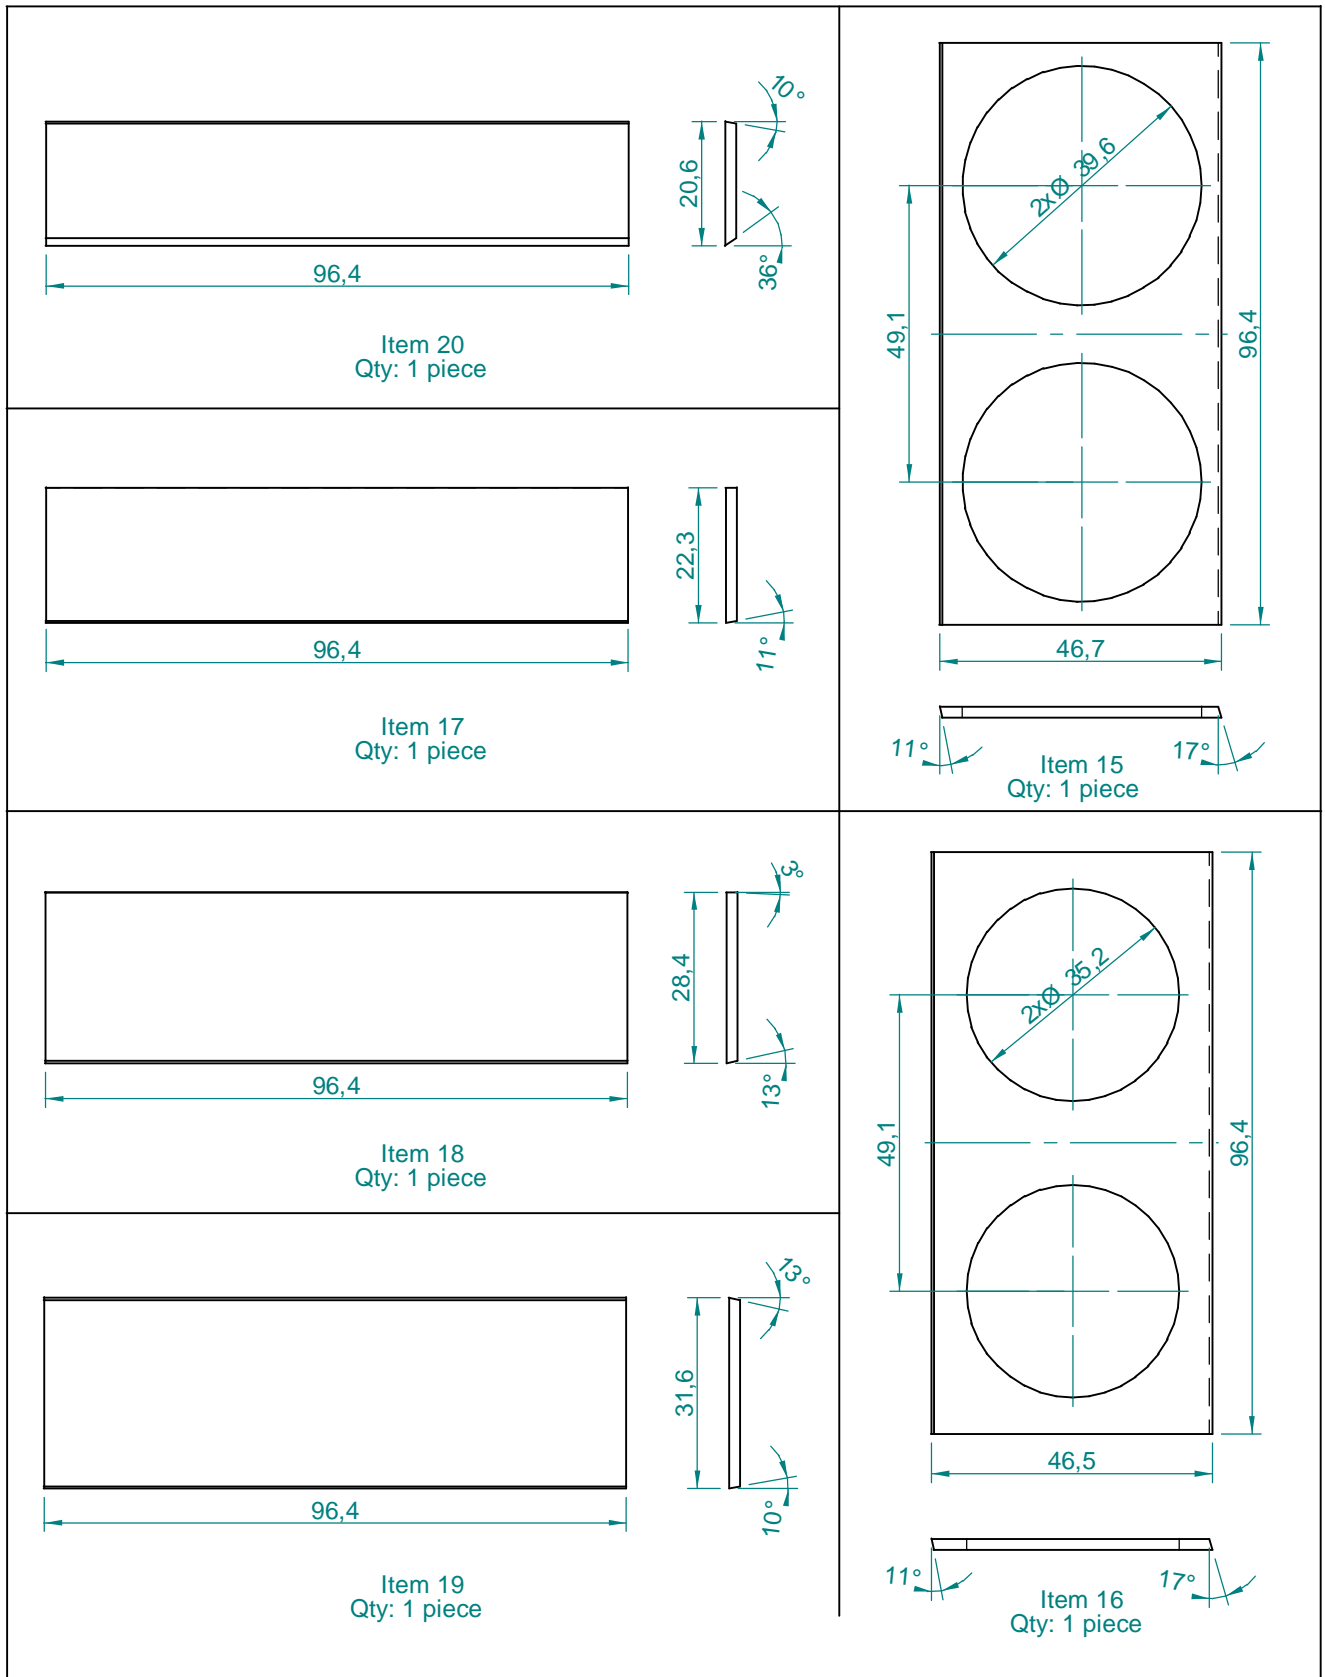

Dimensions in cm.

Projection Angle:

Specifications subject to
change without notice.

09/01 - Rev.: 00 - Page: 6/6

F:\CAIXAS ACÚSTICAS\TRIO ELÉTRICO\HB1502B1\HB1502B11N URL: www.seleniumloudspeakers.com

EUROPE Address:
SELENIUM EUROPE
St. Elisabethenstrasse 6
65396 Walluf / Ober-Walluf - Germany
Phone: +(49) 6123 601570
Fax: +(49) 6123 601587
E-mail: sales@selenium-eu.com

USA Address:
SELENIUM LOUDSPEAKER USA
1701 South Park Court, Bldg 102
Chesapeake, VA 23320 - USA
Phone: (757) 424-7516 / (800) 562-0510
Fax: (757) 424-5426
E-mail: export@selenium-usa.com
URL: www.seleniumloudspeakers.com