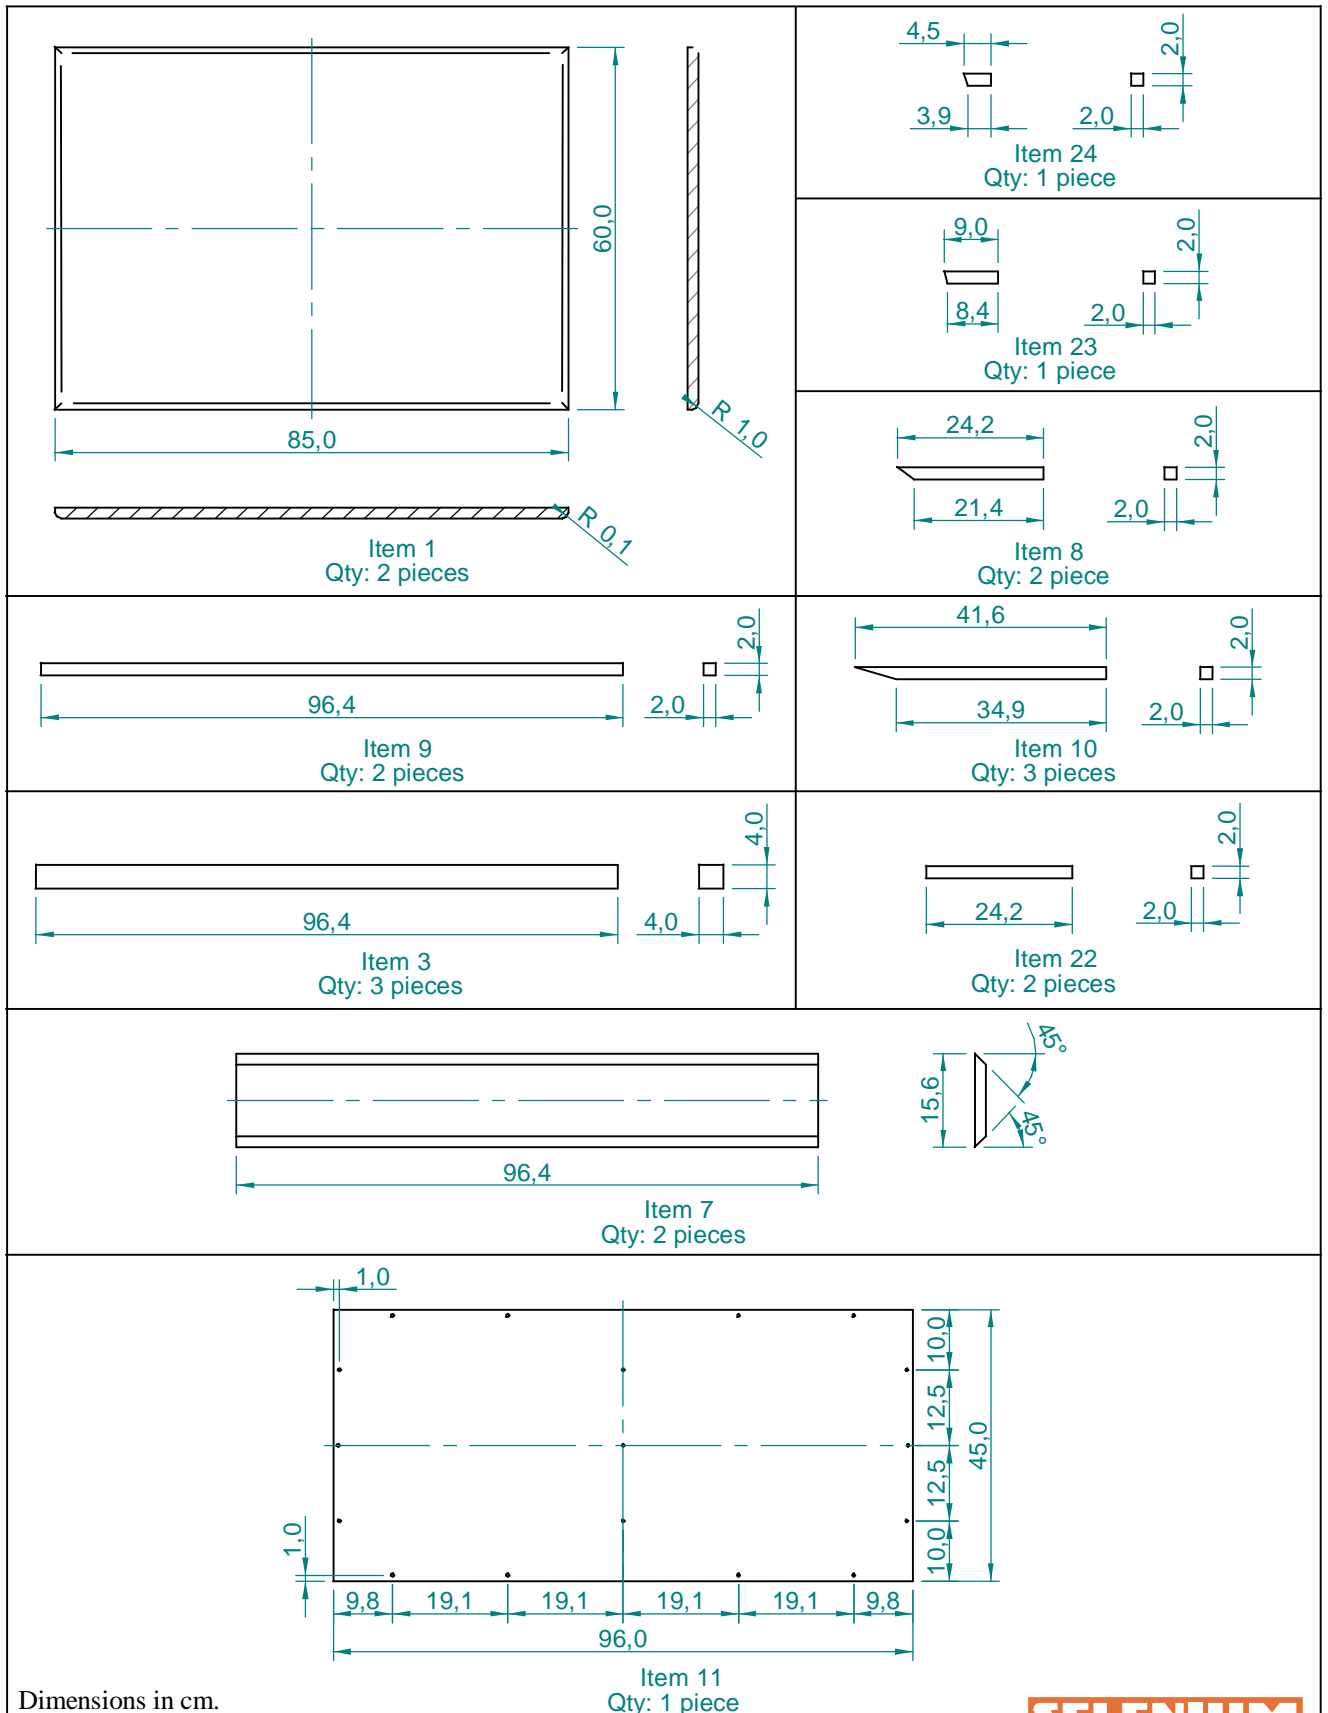

Dimensions in cm.

Projection Angle:

Specifications subject to change without notice.

09/01 - Rev.: 00 - Page: 5/6

F:\CAIXAS ACÚSTICAS\TRIO ELÉTRICO\HB1502B1\HB1502B1I1N URL: www.seleniumloudspeakers.com

EUROPE Address:
SELENIUM EUROPE
St. Elisabethenstrasse 6
65396 Walluf / Ober-Walluf - Germany
Phone: +(49) 6123 601570
Fax: +(49) 6123 601587
E-mail: sales@selenium-eu.com

USA Address:
SELENIUM LOUDSPEAKER USA
1701 South Park Court, Bldg 102
Chesapeake, VA 23320 - USA
Phone: (757) 424-7516 / (800) 562-0510
Fax: (757) 424-5426
E-mail: export@selenium-usa.com
URL: www.seleniumloudspeakers.com